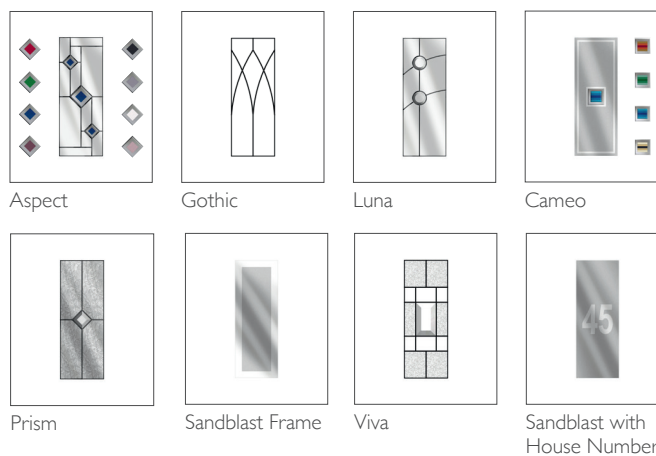

Contemporary Furniture	
Min Width	Max Width
814mm	1090mm
Min Height	Max Height
2007mm	2337mm

1 DOOR COLOURS

Same colour on inside and outside or white inside

2 FRAME COLOUR OPTIONS ONE COLOUR

Same colour on inside and outside

TWO COLOUR

Exterior frame colour with white on the inside

3 GLAZING OPTIONS

Triple Glazed – 6.8mm Laminated

4 FURNITURE HARDWARE OPTIONS AS STANDARD

The door comes with the standard door furniture pack which has various options (see below). Please see reverse of page for further furniture packs.

TECHNICAL FEATURES

Construction	High density polyurethane thermally insulated core.
Material	GRP
Finish	GRP woodgrain texture moulded skin – Yes Smooth not available
Rebate	Double rebate weatherproof seals
Frame	70mm deep uPVC bevelled frame
Opening	Both in or out of the home
Locking system	Bi-directional multipoint locking mechanism
Lock rating	1* Euro Cylinder
Cylinder Guard	No
Test standard	Latest PAS 24:2016 security and weatherproof standards