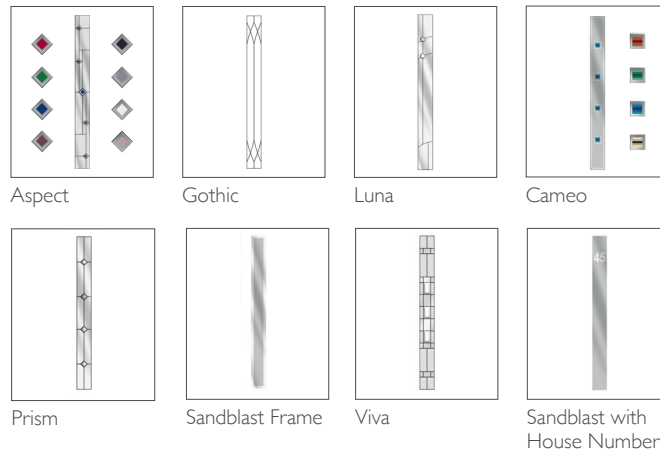

3 GLAZING OPTIONS

Triple Glazed – 6.8mm Laminated