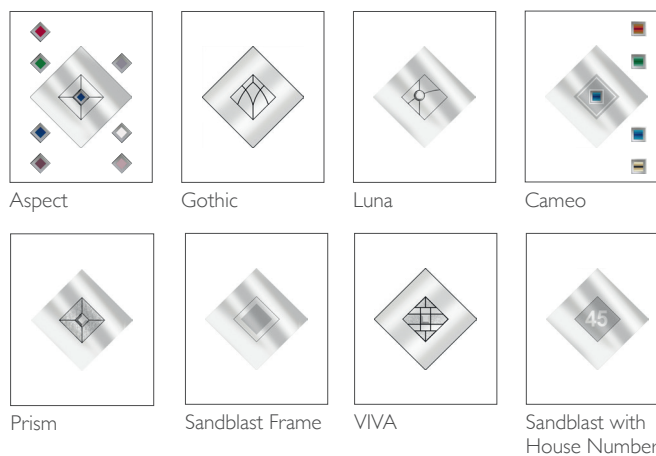

TWO COLOUR

Exterior frame colour with white on the inside

3 GLAZING OPTIONS

Triple Glazed – 6.8mm Laminated

4 FURNITURE HARDWARE OPTIONS AS STANDARD

The door comes with the standard door furniture pack which has various options (see below). Please see reverse of page for further furniture packs.