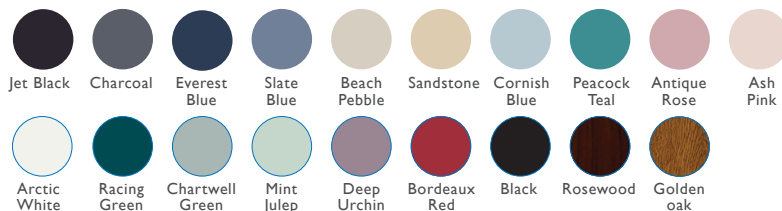

1 DOOR COLOURS

Same colour on inside and outside or white inside

2 FRAME COLOUR OPTIONS ONE COLOUR

Same colour on inside and outside