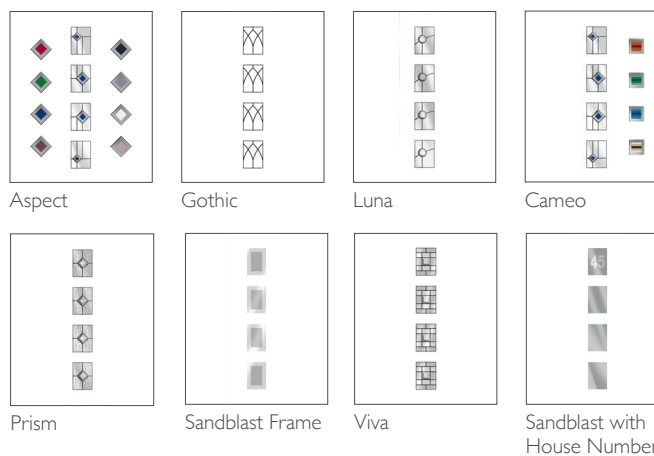

3 GLAZING OPTIONS

Triple Glazed – 6.8mm Laminated – (available on the left or right)