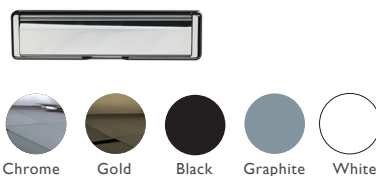

Coniston 70mm Composite Stable Door (FP90)

1 DOOR COLOURS

Same colour on inside and outside or white inside

2 FRAME COLOUR OPTIONS ONE COLOUR

Same colour on inside and outside

3 GLAZING OPTIONS

N/A

Maximum sizes include vent head, standard threshold and cill

Minimum sizes include no vent head, no cill and low threshold

Standard Furniture	
Min Width	Max Width
788mm	1088mm
Min Height	Max Height
1764mm	2288mm

4 FURNITURE HARDWARE OPTIONS AS STANDARD

The door comes with the standard door furniture pack which has various options (see below).

LETTERBOX

Coniston 70mm Composite Stable Door (FP90)

TECHNICAL FEATURES

Construction	High density polyurethane thermally insulated core.
Material	GRP
Finish	GRP woodgrain texture moulded skin – Yes Smooth not available
Rebate	Double rebate weatherproof seals
Frame	70mm deep uPVC bevelled frame
Opening	Door opens in of the home only
Locking system	Multipoint locking mechanism
Lock rating	I* Euro Cylinder
Cylinder Guard	No
Test standard	Latest PAS 24:2016 security and weatherproof standards

Fishing guard	No
Internal colour	N/A
External colour	N/A
Door chain	Chrome Gold
Hinge colours	Chrome, Gold, Brown, White and Black
SmartLock Available	No
Cat Flap	No
THRESHOLD (property dependent ask surveyor for details)	
Full frame	Yes
Low frame	Yes
Aluminium	Yes
Letterbox positioning	At the top of the lower half of the door
Number of Keys	3