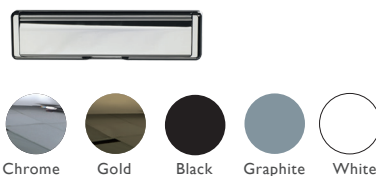

1 DOOR COLOURS

Same colour on inside and outside or white inside

2 FRAME COLOUR OPTIONS ONE COLOUR

Same colour on inside and outside

3 GLAZING OPTIONS

Triple Glazed – 6.8mm Laminated

4 FURNITURE HARDWARE OPTIONS AS STANDARD

The door comes with the standard door furniture pack which has various options (see below).

LETTERBOX

Ullswater 70mm Composite Stable Door (FP92)

TECHNICAL FEATURES

Construction	High density polyurethane thermally insulated core.
Material	GRP
Finish	GRP woodgrain texture moulded skin – Yes Smooth not available
Rebate	Double rebate weatherproof seals
Frame	70mm deep uPVC bevelled frame
Opening	Door opens in of the home only
Locking system	Multipoint locking mechanism
Lock rating	I* Euro Cylinder
Cylinder Guard	No
Test standard	Latest PAS 24:2016 security and weatherproof standards

Fishing guard	No
Internal colour	N/A
External colour	N/A
Door chain	Chrome Gold
Hinge colours	Chrome, Gold, Brown, White and Black
SmartLock Available	No
Cat Flap	No
THRESHOLD (property dependent ask surveyor for details)	
Full frame	Yes
Low frame	Yes
Aluminium	Yes
Letterbox positioning	Top of the lower half of the door
Number of Keys	3