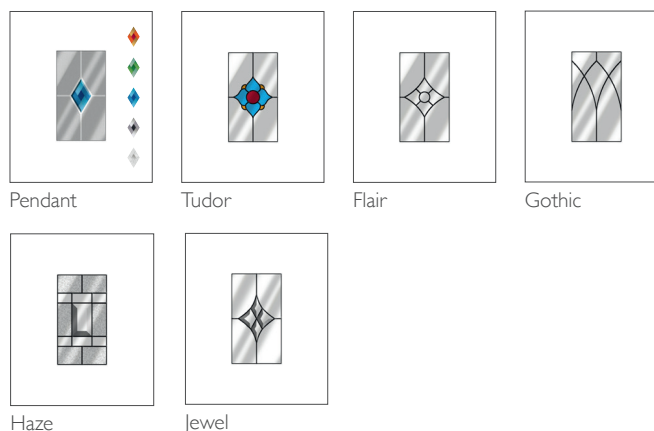

1 DOOR COLOURS

Same colour on inside and outside or white inside

2 FRAME COLOUR OPTIONS ONE COLOUR

Same colour on inside and outside

3 GLAZING OPTIONS

Triple Glazed – 6.8mm Laminated

4 FURNITURE HARDWARE OPTIONS AS STANDARD