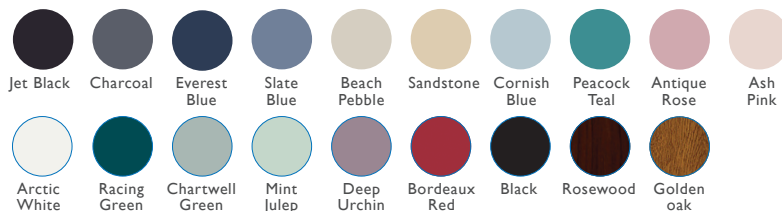

1 DOOR COLOURS

Same colour on inside and outside or white inside

2 FRAME COLOUR OPTIONS ONE COLOUR

Same colour on inside and outside

3 GLAZING OPTIONS

Triple Glazed – 6.8mm Laminated

4 FURNITURE HARDWARE OPTIONS AS STANDARD

Fishing guard	No
Internal colour	N/A
External colour	N/A
Door chain	Chrome Gold
Hinge colours	Chrome, Gold, Brown, White and Black
SmartLock Available	No
Cat Flap	No
THRESHOLD (property dependent ask surveyor for details)	
Full frame	Yes
Low frame	Yes
Aluminium	Yes
Letterbox positioning	At the top of the lower half of the door
Number of Keys	3