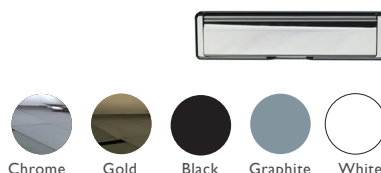

Zurich 70mm Composite Door (FPI14)

Maximum sizes include vent head, standard threshold and cill

Minimum sizes include no vent head, no cill and low threshold

Standard Furniture	
Min Width	Max Width
798mm	1090mm
Min Height	Max Height
1765mm	2337mm

Contemporary Furniture	
Min Width	Max Width
908mm	1090mm
Min Height	Max Height
2007mm	2337mm

1 DOOR COLOURS

Same colour on inside and outside or white inside

2 FRAME COLOUR OPTIONS ONE COLOUR

Same colour on inside and outside

TWO COLOUR

Exterior frame colour with white on the inside

3 GLAZING OPTIONS

Triple Glazed – 6.8mm Laminated

4 FURNITURE HARDWARE OPTIONS AS STANDARD

The door comes with the standard door furniture pack which has various options (see below). Please see reverse of page for further furniture packs.

LETTERBOX