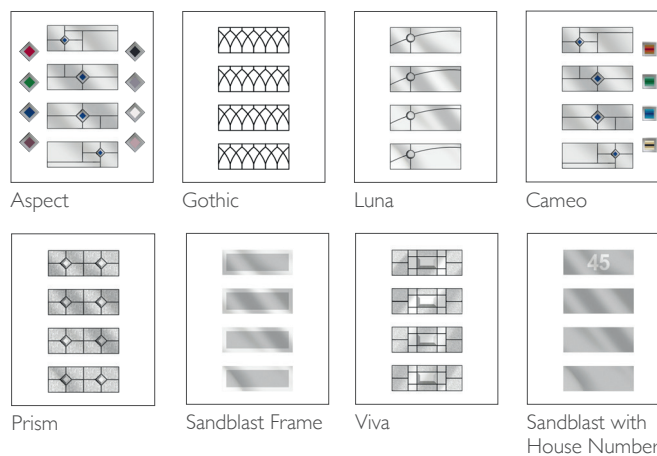

Contemporary Furniture	
Min Width	Max Width
908mm	1090mm
Min Height	Max Height
2007mm	2337mm

1 DOOR COLOURS

Same colour on inside and outside or white inside

2 FRAME COLOUR OPTIONS ONE COLOUR

Same colour on inside and outside

TWO COLOUR

Exterior frame colour with white on the inside

3 GLAZING OPTIONS

Triple Glazed – 6.8mm Laminated

4 FURNITURE HARDWARE OPTIONS AS STANDARD

The door comes with the standard door furniture pack which has various options (see below). Please see reverse of page for further furniture packs.

Chrome

TECHNICAL FEATURES

Construction	High density polyurethane thermally insulated core.
Material	GRP
Finish	GRP woodgrain texture moulded skin – Yes Smooth not available
Rebate	Double rebate weatherproof seals
Frame	70mm deep uPVC bevelled frame
Opening	Both in or out of the home
Locking system	Bi-directional multipoint locking mechanism
Lock rating	1* Euro Cylinder
Cylinder Guard	No
Test standard	Latest PAS 24:2016 security and weatherproof standards