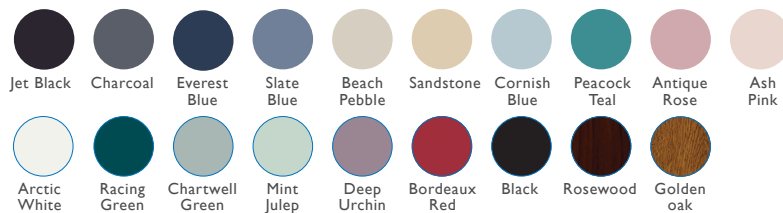

Contemporary Furniture	
Min Width	Max Width
908mm	1090mm
Min Height	Max Height
2007mm	2337mm

1 DOOR COLOURS

Same colour on inside and outside or white inside

2 FRAME COLOUR OPTIONS ONE COLOUR

Same colour on inside and outside

TWO COLOUR

Exterior frame colour with white on the inside

3 GLAZING OPTIONS

Triple Glazed – 6.8mm Laminated

4 FURNITURE HARDWARE OPTIONS AS STANDARD

The door comes with the standard door furniture pack which has various options (see below). Please see reverse of page for further furniture packs.

Chrome

TECHNICAL FEATURES

Construction	High density polyurethane thermally insulated core.
Material	GRP
Finish	GRP woodgrain texture moulded skin – Yes Smooth not available
Rebate	Double rebate weatherproof seals
Frame	70mm deep uPVC bevelled frame
Opening	Both in or out of the home
Locking system	Bi-directional multipoint locking mechanism
Lock rating	1* Euro Cylinder
Cylinder Guard	No
Test standard	Latest PAS 24:2016 security and weatherproof standards

ADDITIONAL ACCESSORIES AVAILABLE AS OPTIONS

Fishing guard	Yes
Internal colour	White
External colour	Chrome, Gold, Black
Door chain	Chrome Gold
Hinge colours	Chrome, Gold, Brown, White and Black
SmartLock Available	Yes
Cat Flap	No