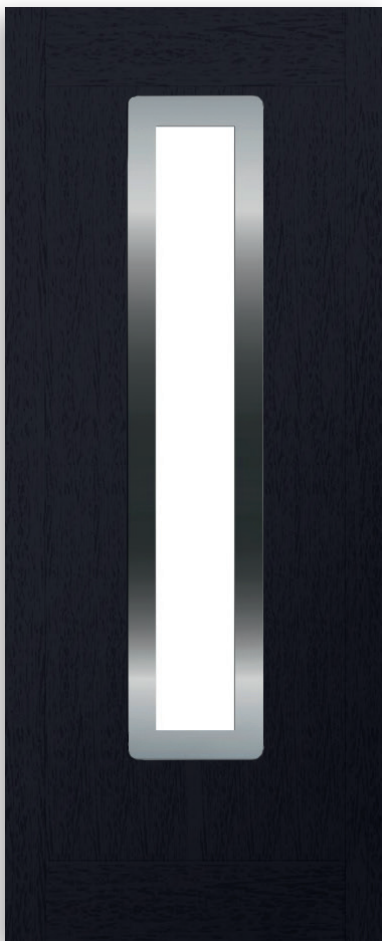

Barcelona 70mm Composite Door

Maximum sizes include vent head, standard threshold and cill

Minimum sizes include no vent head, no cill and low threshold

1 DOOR COLOURS

Same colour on inside and outside or white inside

2 FRAME COLOUR OPTIONS ONE COLOUR

Same colour on inside and outside

TWO COLOUR

Exterior frame colour with white on the inside

3 GLAZING OPTIONS

Triple Glazed – 6.8mm Laminated

4 FURNITURE HARDWARE OPTIONS AS STANDARD

Bar and Bow Handles only available in Stainless Steel

Bar Handle
800mm /
1000mm

Bow Handle
500mm

Escutcheon

Thumb turn

Chrome

TECHNICAL FEATURES

Construction	High density polyurethane thermally insulated core.
Material	GRP
Finish	GRP woodgrain texture moulded skin – Yes Smooth not available
Rebate	Double rebate weatherproof seals
Frame	70mm deep uPVC bevelled frame
Opening	Both in or out of the home
Locking system	Bi-directional multipoint locking mechanism
Lock rating	1* Euro Cylinder
Cylinder Guard	Yes
Test standard	Latest PAS 24:2016 security and weatherproof standards