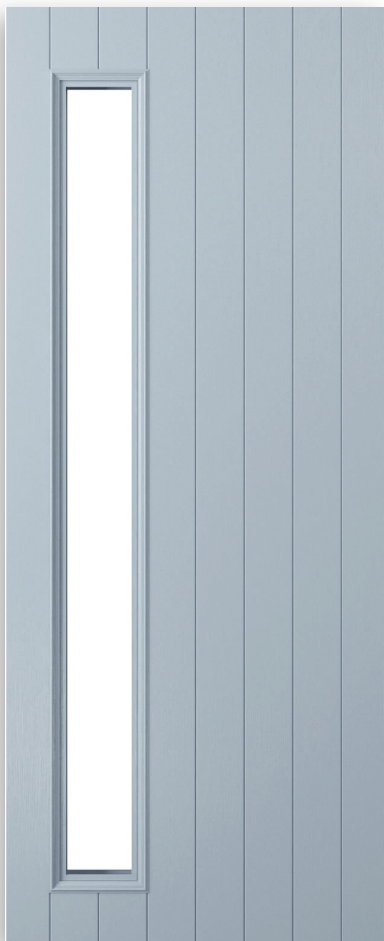

Berlin 70mm Composite Door

Maximum sizes include vent head, standard threshold and cill

Minimum sizes include no vent head, no cill and low threshold

1 DOOR COLOURS

Same colour on inside and outside or white inside

2 FRAME COLOUR OPTIONS ONE COLOUR

Same colour on inside and outside

TWO COLOUR

Exterior frame colour with white on the inside

3 GLAZING OPTIONS

Triple Glazed – 6.8mm Laminated – (available on the left or right)

Chrome

TECHNICAL FEATURES

Construction	High density polyurethane thermally insulated core.
Material	GRP
Finish	GRP woodgrain texture moulded skin – Yes Smooth not available
Rebate	Double rebate weatherproof seals
Frame	70mm deep uPVC bevelled frame
Opening	Both in or out of the home
Locking system	Bi-directional multipoint locking mechanism
Lock rating	1* Euro Cylinder
Cylinder Guard	Yes
Test standard	Latest PAS 24:2016 security and weatherproof standards