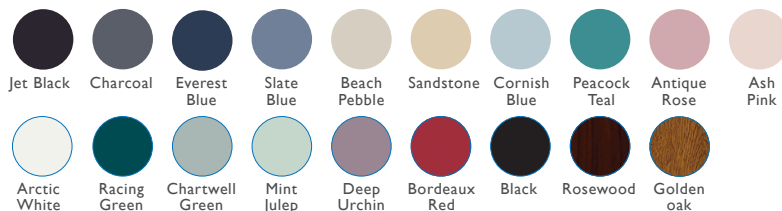

2 FRAME COLOUR OPTIONS ONE COLOUR

Same colour on inside and outside

TWO COLOUR

Exterior frame colour with white on the inside

3 GLAZING OPTIONS

Triple Glazed – 6.8mm Laminated – (available on the left or right)

Chrome

TECHNICAL FEATURES

Construction	High density polyurethane thermally insulated core.
Material	GRP
Finish	GRP woodgrain texture moulded skin – Yes Smooth not available
Rebate	Double rebate weatherproof seals
Frame	70mm deep uPVC bevelled frame
Opening	Both in or out of the home
Locking system	Bi-directional multipoint locking mechanism
Lock rating	1* Euro Cylinder
Cylinder Guard	Yes
Test standard	Latest PAS 24:2016 security and weatherproof standards

ADDITIONAL ACCESSORIES AVAILABLE AS OPTIONS

Fishing guard	Yes
Internal colour	White
External colour	Chrome, Gold, Black
Door chain	Chrome Gold
Hinge colours	Chrome, Gold, Brown, White and Black
SmartLock Available	Yes
Cat Flap	No
THRESHOLD (property dependent ask surveyor for details)	
Full frame	Yes
Low frame	Yes
Aluminium	Yes
Letterbox positioning	N/A
Number of Keys	3