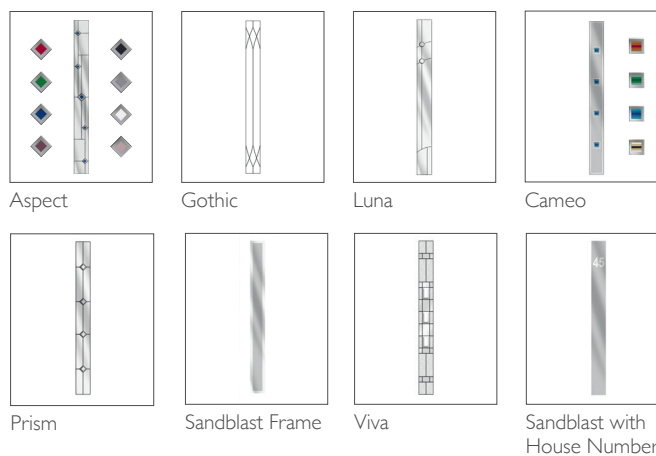

2 FRAME COLOUR OPTIONS ONE COLOUR

Same colour on inside and outside

TWO COLOUR

Exterior frame colour with white on the inside

3 GLAZING OPTIONS

Triple Glazed – 6.8mm Laminated – (available on the left or right)

Available with or without spy hole

Berlin 70mm Composite Door

5 OPTIONAL CONTEMPORARY FURNITURE

Bar and Bow Handles only available in Stainless Steel

Bar Handle
800mm /
1000mm

Bow Handle
500mm

Escutcheon

Thumb turn

Chrome

TECHNICAL FEATURES

Construction	High density polyurethane thermally insulated core.
Material	GRP
Finish	GRP woodgrain texture moulded skin – Yes Smooth not available
Rebate	Double rebate weatherproof seals
Frame	70mm deep uPVC bevelled frame
Opening	Both in or out of the home
Locking system	Bi-directional multipoint locking mechanism
Lock rating	1* Euro Cylinder
Cylinder Guard	Yes
Test standard	Latest PAS 24:2016 security and weatherproof standards