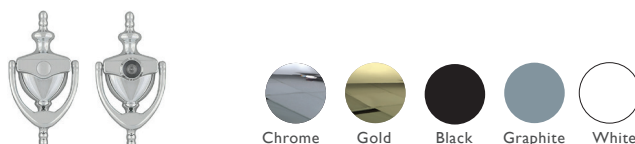

DOOR KNOCKERS

Available with or without spy hole