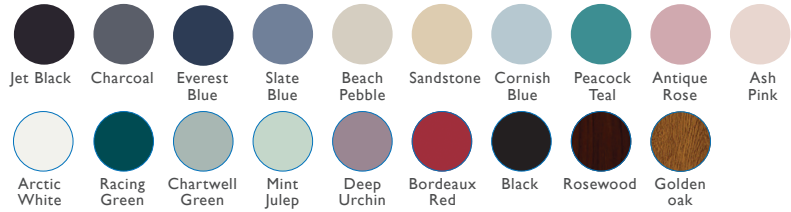

2 FRAME COLOUR OPTIONS ONE COLOUR

Same colour on inside and outside

3 GLAZING OPTIONS

N/A

4 FURNITURE HARDWARE OPTIONS AS STANDARD

The door comes with the standard door furniture pack which has various options (see below).

ADDITIONAL ACCESSORIES AVAILABLE AS OPTIONS

Fishing guard	Yes
Internal colour	White
External colour	Chrome, Gold, Black
Door chain	Chrome Gold
Hinge colours	Chrome, Gold, Brown, White and Black
SmartLock Available	Yes
Cat Flap	No
THRESHOLD (property dependent ask surveyor for details)	
Full frame	Yes
Low frame	Yes
Aluminium	Yes
Letterbox positioning	Lower Half
Number of Keys	3