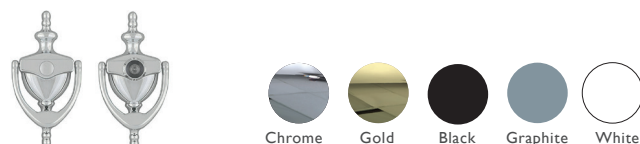

DOOR KNOCKERS

Available with or without spy hole