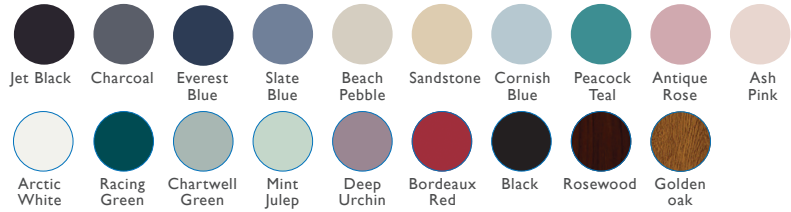

## 1 DOOR COLOURS

Same colour on inside and outside or white inside

## 2 FRAME COLOUR OPTIONS ONE COLOUR

Same colour on inside and outside

## TWO COLOUR

Exterior frame colour with white on the inside