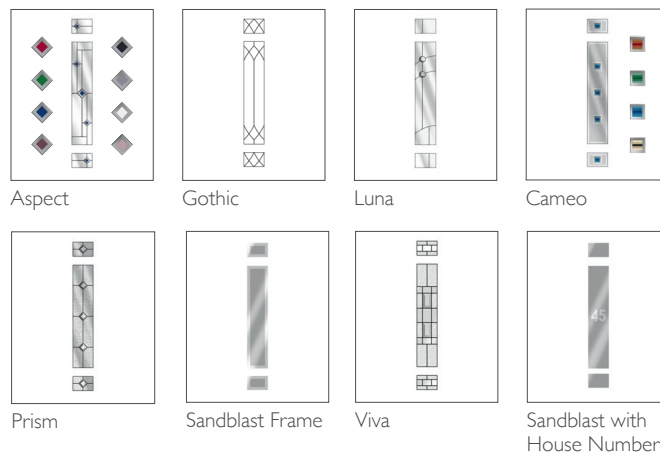

3 GLAZING OPTIONS

Triple Glazed – 6.8mm Laminated