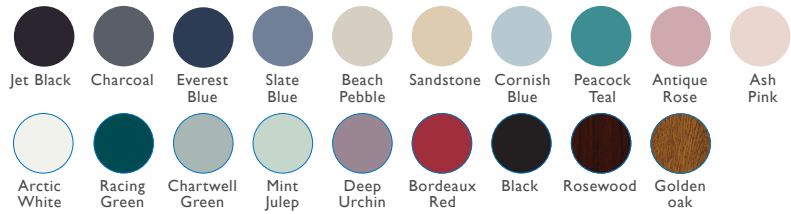

## 1 DOOR COLOURS

Same colour on inside and outside or white inside

## 2 FRAME COLOUR OPTIONS ONE COLOUR

Same colour on inside and outside

## TWO COLOUR

Exterior frame colour with white on the inside