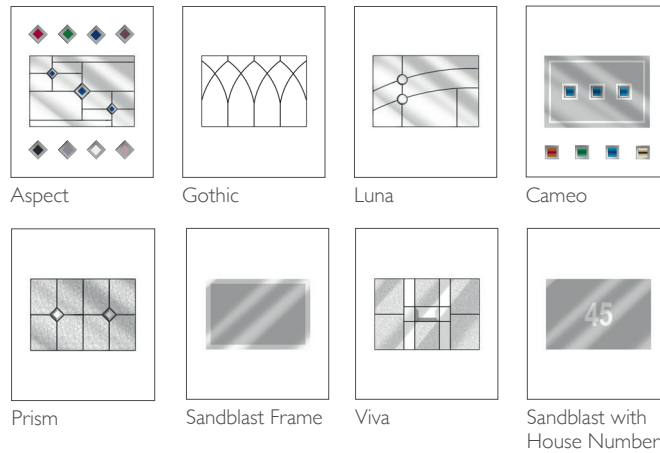

2 FRAME COLOUR OPTIONS ONE COLOUR

Same colour on inside and outside

TWO COLOUR

Exterior frame colour with white on the inside

3 GLAZING OPTIONS

Triple Glazed – 6.8mm Laminated

4 FURNITURE HARDWARE OPTIONS AS STANDARD

Lisbon 70mm Composite Door

5 OPTIONAL CONTEMPORARY FURNITURE

Bar and Bow Handles only available in Stainless Steel

Bar Handle
800mm /
1000mm

Bow Handle
500mm

TECHNICAL FEATURES

Construction	High density polyurethane thermally insulated core.
Material	GRP
Finish	GRP woodgrain texture moulded skin – Yes Smooth not available
Rebate	Double rebate weatherproof seals
Frame	70mm deep uPVC bevelled frame
Opening	Both in or out of the home
Locking system	Bi-directional multipoint locking mechanism
Lock rating	1* Euro Cylinder
Cylinder Guard	Yes
Test standard	Latest PAS 24:2016 security and weatherproof standards