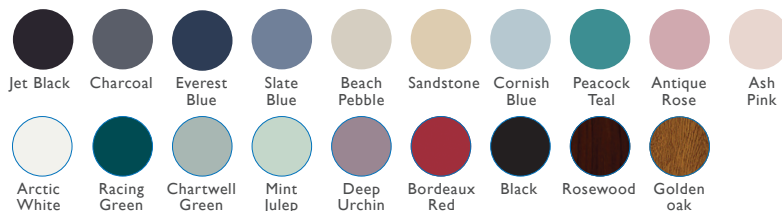

2 FRAME COLOUR OPTIONS ONE COLOUR

Same colour on inside and outside

TWO COLOUR

Exterior frame colour with white on the inside

3 GLAZING OPTIONS

Triple Glazed – 6.8mm Laminated

4 FURNITURE HARDWARE OPTIONS AS STANDARD

ADDITIONAL ACCESSORIES AVAILABLE AS OPTIONS

Fishing guard	Yes
Internal colour	White
External colour	Chrome, Gold, Black
Door chain	Chrome Gold
Hinge colours	Chrome, Gold, Brown, White and Black
SmartLock Available	Yes
Cat Flap	No