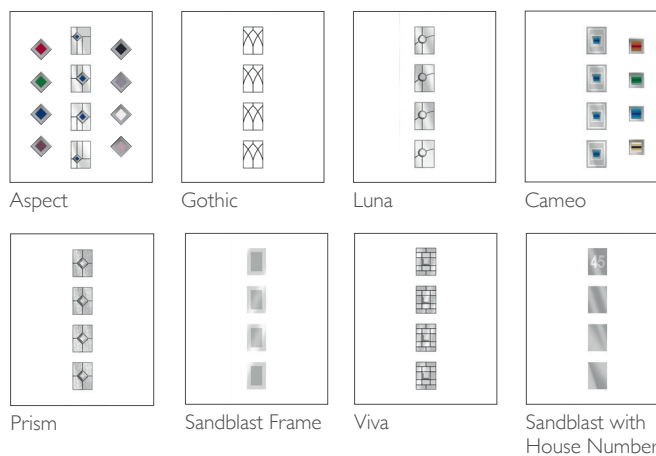

2 FRAME COLOUR OPTIONS ONE COLOUR

Same colour on inside and outside

TWO COLOUR

Exterior frame colour with white on the inside

3 GLAZING OPTIONS

Triple Glazed – 6.8mm Laminated

4 FURNITURE HARDWARE OPTIONS AS STANDARD

The door comes with the standard door furniture pack which has various options (see below). Please see reverse of page for further furniture packs.

Modern Handle

Pad Handle

Swan Neck Handle

Only available in Chrome and Gold

Escutcheon

Thumb turn

Chrome

TECHNICAL FEATURES

Construction	High density polyurethane thermally insulated core.
Material	GRP
Finish	GRP woodgrain texture moulded skin – Yes Smooth not available
Rebate	Double rebate weatherproof seals
Frame	70mm deep uPVC bevelled frame
Opening	Both in or out of the home
Locking system	Bi-directional multipoint locking mechanism
Lock rating	1* Euro Cylinder
Cylinder Guard	Yes
Test standard	Latest PAS 24:2016 security and weatherproof standards