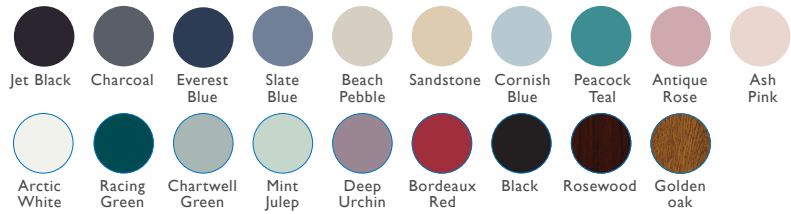

2 FRAME COLOUR OPTIONS ONE COLOUR

Same colour on inside and outside

TWO COLOUR

Exterior frame colour with white on the inside

3 GLAZING OPTIONS

Triple Glazed – 6.8mm Laminated

4 FURNITURE HARDWARE OPTIONS AS STANDARD

ADDITIONAL ACCESSORIES AVAILABLE AS OPTIONS

Fishing guard	Yes
Internal colour	White
External colour	Chrome, Gold, Black
Door chain	Chrome Gold
Hinge colours	Chrome, Gold, Brown, White and Black
SmartLock Available	Yes
Cat Flap	No
Full frame	Yes
Low frame	Yes
Aluminium	Yes
Letterbox positioning	N/A
Number of Keys	3