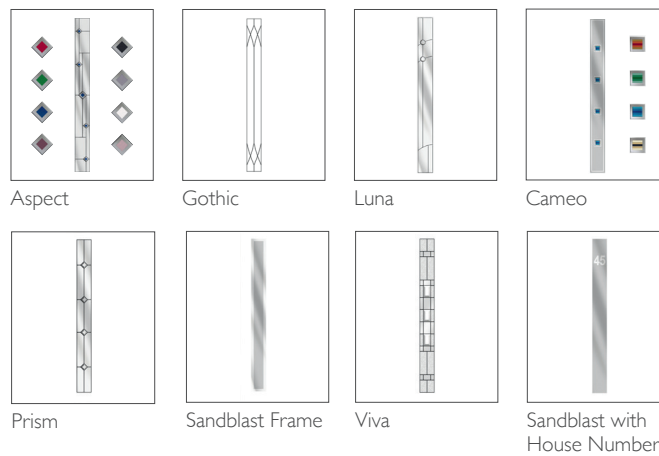

2 FRAME COLOUR OPTIONS ONE COLOUR

Same colour on inside and outside

TWO COLOUR

Exterior frame colour with white on the inside

3 GLAZING OPTIONS

Triple Glazed – 6.8mm Laminated

4 FURNITURE HARDWARE OPTIONS AS STANDARD

Bar and Bow Handles only available in Stainless Steel

Bar Handle
800mm /
1000mm

Bow Handle
500mm

TECHNICAL FEATURES

Construction	High density polyurethane thermally insulated core.
Material	GRP
Finish	GRP woodgrain texture moulded skin – Yes Smooth not available
Rebate	Double rebate weatherproof seals
Frame	70mm deep uPVC bevelled frame
Opening	Both in or out of the home
Locking system	Bi-directional multipoint locking mechanism
Lock rating	1* Euro Cylinder
Cylinder Guard	Yes
Test standard	Latest PAS 24:2016 security and weatherproof standards

ADDITIONAL ACCESSORIES AVAILABLE AS OPTIONS

Fishing guard	Yes
Internal colour	White
External colour	Chrome, Gold, Black
Door chain	Chrome Gold
Hinge colours	Chrome, Gold, Brown, White and Black
SmartLock Available	Yes
Cat Flap	No
Full frame	Yes
Low frame	Yes
Aluminium	Yes
Letterbox positioning	N/A
Number of Keys	3