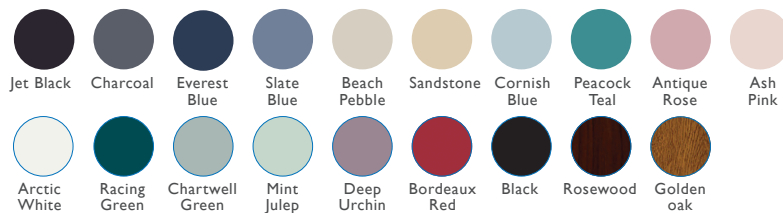

Ullswater 70mm Composite Stable Door

Maximum sizes include vent head, standard threshold and cill

Minimum sizes include no vent head, no cill and low threshold

1 DOOR COLOURS

Same colour on inside and outside or white inside

2 FRAME COLOUR OPTIONS ONE COLOUR

Same colour on inside and outside

3 GLAZING OPTIONS

Triple Glazed – 6.8mm Laminated

4 FURNITURE HARDWARE OPTIONS AS STANDARD

The door comes with the standard door furniture pack which has various options (see below).

ADDITIONAL ACCESSORIES AVAILABLE AS OPTIONS

Fishing guard	Yes
Internal colour	White
External colour	Chrome, Gold, Black
Door chain	Chrome Gold
Hinge colours	Chrome, Gold, Brown, White and Black
SmartLock Available	Yes
Cat Flap	No