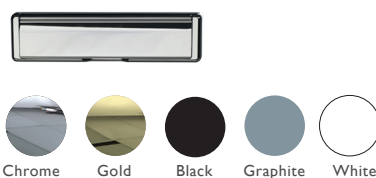

2 FRAME COLOUR OPTIONS ONE COLOUR

Same colour on inside and outside

3 GLAZING OPTIONS

Triple Glazed – 6.8mm Laminated

4 FURNITURE HARDWARE OPTIONS AS STANDARD

The door comes with the standard door furniture pack which has various options (see below).

LETTERBOX

Ullswater 70mm Composite Stable Door

TECHNICAL FEATURES

Construction	High density polyurethane thermally insulated core.
Material	GRP
Finish	GRP woodgrain texture moulded skin – Yes Smooth not available
Rebate	Double rebate weatherproof seals
Frame	70mm deep uPVC bevelled frame
Opening	Both in or out of the home
Locking system	Bi-directional multipoint locking mechanism
Lock rating	I* Euro Cylinder
Cylinder Guard	Yes
Test standard	Latest PAS 24:2016 security and weatherproof standards

ADDITIONAL ACCESSORIES AVAILABLE AS OPTIONS

Fishing guard	Yes
Internal colour	White
External colour	Chrome, Gold, Black
Door chain	Chrome Gold
Hinge colours	Chrome, Gold, Brown, White and Black
SmartLock Available	Yes
Cat Flap	No