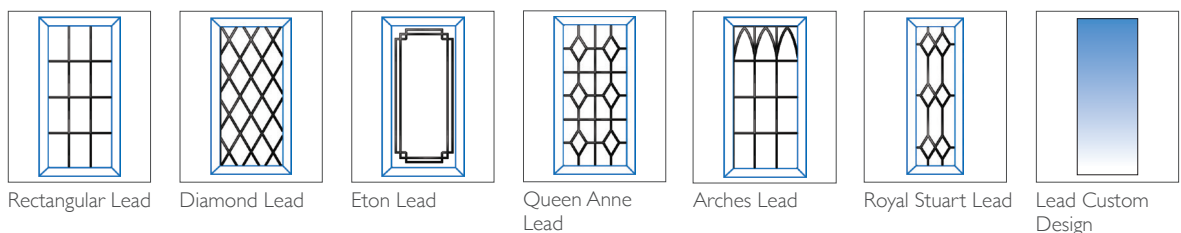

1 DOOR COLOURS

All colours available in dual colour (matching exterior and interior), or colour on the exterior with either smooth white or white woodgrain interior

2 GLAZING OPTIONS

6.8mm Laminated

Decorative Designs

Georgian Bar Designs

Lead Designs

3 FURNITURE HARDWARE OPTIONS AS STANDARD

The door comes with the standard door furniture pack which has various options (see below).

DOOR KNOCKERS

Available with or without spy hole

LETTERBOX

Yarmouth uPVC Exclusives Door (FP7)

3 COASTAL FURNITURE Optional Upgrade to Coastal Furniture

TECHNICAL FEATURES

Construction	Multi-chambered uPVC profile
Material	uPVC
Finish	White – Smooth uPVC Colour – Woodgrain Textured Finish
Rebate	Double rebate weatherproof seals
Frame	70mm deep uPVC bevelled frame
Door Colours	White uPVC Agate Grey Anthracite Grey White Woodgrain Black Chartwell Green Irish Oak Cream Golden Oak Rosewood Silver Grey Slate Grey
Opening	Both in or out of the home
Locking system	Bi-directional multipoint locking mechanism
Lock rating	Yale 3* Euro Cylinder
Test standard	Latest PAS 24:2022 security and weatherproof standards