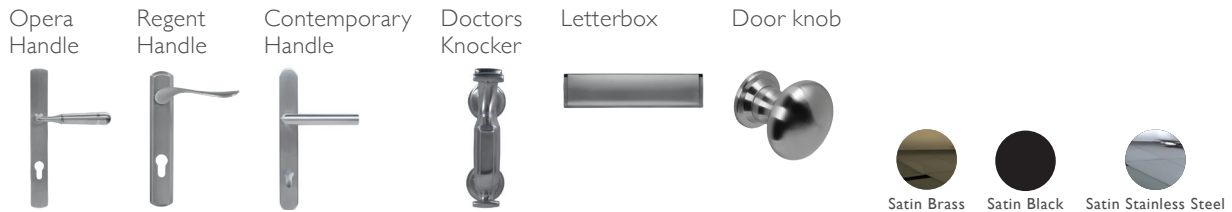

Georgian Bar Designs

Lead Designs

3 FURNITURE HARDWARE OPTIONS AS STANDARD

The door comes with the standard door furniture pack which has various options (see below).

DOOR KNOCKERS

Available with or without spy hole

LETTERBOX

Yarmouth uPVC Exclusives Door (FP7)

3 COASTAL FURNITURE Optional Upgrade to Coastal Furniture

TECHNICAL FEATURES

Construction	Multi-chambered uPVC profile
Material	uPVC
Finish	White – Smooth uPVC Colour – Woodgrain Textured Finish
Rebate	Double rebate weatherproof seals
Frame	70mm deep uPVC bevelled frame
Door Colours	White uPVC Agate Grey Anthracite Grey White Woodgrain Black Chartwell Green Irish Oak Cream Golden Oak Rosewood Silver Grey Slate Grey
Opening	Both in or out of the home
Locking system	Bi-directional multipoint locking mechanism
Lock rating	Yale 3* Euro Cylinder
Test standard	Latest PAS 24:2022 security and weatherproof standards