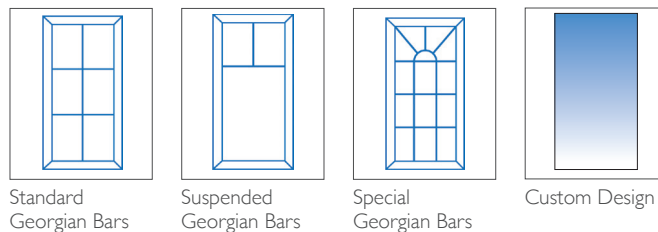

1 DOOR COLOURS

All colours available in dual colour (matching exterior and interior), or colour on the exterior with either smooth white or white woodgrain interior

2 GLAZING OPTIONS

6.8mm Laminated

Decorative Designs

Georgian Bar Designs

Lead Designs

3 FURNITURE HARDWARE OPTIONS AS STANDARD

The door comes with the standard door furniture pack which has various options (see below).

DOOR KNOCKERS

Available with or without spy hole

LETTERBOX

Yarmouth uPVC Exclusives Door (FP7)

3 COASTAL FURNITURE Optional Upgrade to Coastal Furniture

TECHNICAL FEATURES

Construction	Multi-chambered uPVC profile
Material	uPVC
Finish	White – Smooth uPVC Colour – Woodgrain Textured Finish
Rebate	Double rebate weatherproof seals
Frame	70mm deep uPVC bevelled frame
Door Colours	White uPVC Agate Grey Anthracite Grey White Woodgrain Black Chartwell Green Irish Oak Cream Golden Oak Rosewood Silver Grey Slate Grey
Opening	Both in or out of the home
Locking system	Bi-directional multipoint locking mechanism
Lock rating	Yale 3* Euro Cylinder
Test standard	Latest PAS 24:2022 security and weatherproof standards