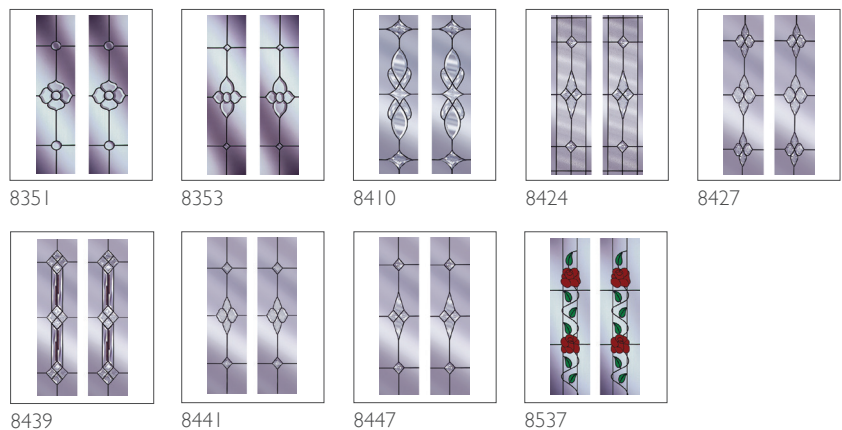

1 DOOR COLOURS

All colours available in dual colour (matching exterior and interior), or colour on the exterior with either smooth white or white woodgrain interior

2 GLAZING OPTIONS

6.8mm Laminated

Decorative Designs