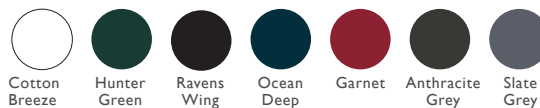

Aspect Standard Rib Sectional Garage Door

1 DOOR COLOURS

Same colour on exterior and interior

2 GLAZING OPTIONS

N/A

3 FURNITURE HARDWARE

The garage door comes with a standard D shaped handle

Min Width	Max Width
209cm	500cm
Min Height	Max Height
188cm	250cm

TECHNICAL FEATURES

Construction	45mm thick insulated steel panels
Material	Steel
Frame	Galvanised steel frame and brackets
Frame Colour	White
Colour Finish	Textured 120 microns powder coat paint finish
Colour Options	Cotton Breeze – RAL 9003 Hunter Green – RAL6009 Ravens Wings – RAL 9005 Ocean Deep – RAL 5011 Garnet – RAL 3011 Anthracite Grey – RAL 7016 Slate Grey – RAL 7015
Locking system	Solid locking bar engages and locks into the side track system
Opening	Lifts and folds up vertically
Automatic Opening	Yes – optional
Manual Opening	Yes
Automatic Obstacle Detection	Yes with automatic opening option

ADDITIONAL ACCESSORIES AVAILABLE AS OPTIONS

Handles	Standard
Handle Colour	Black, Silver
Interior Light	Available with automatic opening option
Remote Control	Available with automatic opening option
Exterior Key Pad	Available with automatic opening option