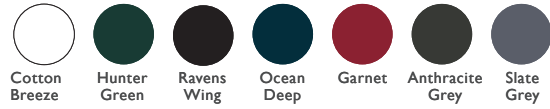

# Georgian Sectional Garage Door

## 1 DOOR COLOURS

Same colour exterior and interior