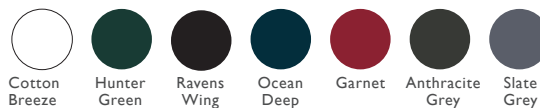

# Linea Sectional Garage Door

## 1 DOOR COLOURS

Same colour on exterior and interior