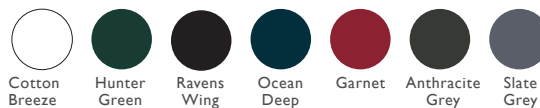

Classic Small Rib Sectional Garage Door

1 DOOR COLOURS

Same colour on exterior and interior

2 GLAZING OPTIONS

N/A

3 FURNITURE HARDWARE

The door comes with the standard door furniture pack.

Min Width	Max Width
209cm	500cm
Min Height	Max Height
188cm	250cm

TECHNICAL FEATURES

Construction	45mm thick insulated steel panels
Material	Steel
Frame	Galvanised steel frame and brackets
Frame Colour	White
Colour Finish	Textured 120 microns powder coat paint finish
Colour Options	Cotton Breeze – RAL 9003 Hunter Green – RAL 6009 Ravens Wings – RAL 9005 Ocean Deep – RAL 5011 Garnet – RAL 3011 Anthracite Grey – RAL 7016 Slate Grey – RAL 7015
Locking system	Solid Locking bar engages and locks into the side track system
Opening	Lifts and folds up vertically
Automatic Opening	Yes – optional
Manual Opening	Yes
Automatic Obstacle Detection	Yes with automatic opening option

ADDITIONAL ACCESSORIES AVAILABLE AS OPTIONS

Handles	Standard
Handle Colour	Black, Silver
Interior Light	Available with automatic opening option
Remote Control	Available with automatic opening option
Exterior Key Pad	Available with automatic opening option