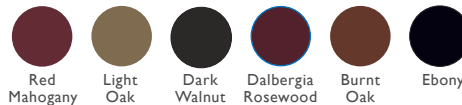

Arden One Piece Timber Garage Door

1 DOOR COLOURS

Same colour exterior and interior

2 GLAZING OPTIONS

N/A

3 FURNITURE HARDWARE

The door comes with the standard door furniture

External Handle

Min Width	Max Width
199cm	243cm
Min Height	Max Height
198cm	228cm

TECHNICAL FEATURES

Construction	50mm robust steel chassis. Solid timber panel
Material	Solid Cedarwood
Frame	Galvanised steel goalpost frame
Frame Colour	Brown
Finish	Stained Timber Finish
Colour Options (Stain Finish)	Red Mahogany Light Oak Dark Walnut Dalbergia Rosewood Burnt Oak Ebony
Locking system	4 point locking mechanism
Opening	Slides up and over
Automatic Opening	Yes – optional
Manual Opening	Yes
Automatic Obstacle Detection	Yes with automatic opening option

ADDITIONAL ACCESSORIES AVAILABLE AS OPTIONS

Handles	Standard
Handle Colour	Black
Interior Light	Available with automatic opening option
Remote Control	Available with automatic opening option
Exterior Key Pad	Available with automatic opening option