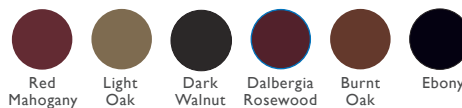

Burnham (Glazed) One Piece Timber Garage Door

1 DOOR COLOURS

Same colour exterior and interior

2 GLAZING OPTIONS

Two rows of glazing at the top of the door

Obscure

3 FURNITURE HARDWARE

The door comes with the standard door furniture

Black

External Handle

Min Width	Max Width
199cm	243cm
Min Height	Max Height
198cm	228cm

TECHNICAL FEATURES

Construction	50mm robust steel chassis. Solid timber panel
Material	Solid Cedarwood
Frame	Galvanised steel goalpost frame
Frame Colour	Brown
Colour Finish	Stained Timber Finish
Colour Options	Red Mahogany Light Oak Dark Walnut Dalbergia Rosewood Burnt Oak Ebony
Locking system	4 point locking mechanism
Opening	Slides up and over
Automatic Opening	Yes – optional
Manual Opening	Yes
Automatic Obstacle Detection	Yes with automatic opening option
Glass Designs	Obscure
Glass Type	Single Acrylic Sheet

ADDITIONAL ACCESSORIES AVAILABLE AS OPTIONS

Handles	Standard
Handle Colour	Black
Interior Light	Available with automatic opening option
Remote Control	Available with automatic opening option
Exterior Key Pad	Available with automatic opening option