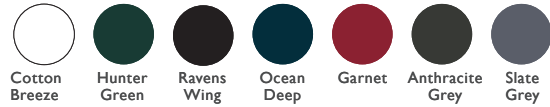

# Continental (Wide Rib) One Piece Garage Door

## 1 DOOR COLOURS

Same colour exterior and interior