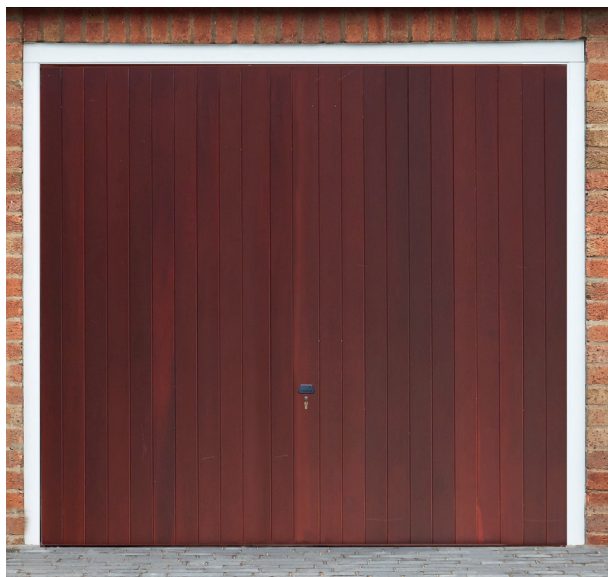

Delamere One Piece Timber Garage Door

1 DOOR COLOURS

Same colour exterior and interior

2 GLAZING OPTIONS

N/A

3 FURNITURE HARDWARE

The door comes with the standard door furniture

External Handle

Min Width	Max Width
198cm	243cm
Min Height	Max Height
198cm	228cm

TECHNICAL FEATURES

Construction	50mm robust steel chassis. Solid timber panel
Material	Solid Cedarwood
Frame	Galvanised steel goalpost frame
Frame Colour	Brown
Finish	Stained Timber finish
Colour Options (Stain Finish)	Red Mahogany Light Oak Dark Walnut Dalbergia Rosewood Burnt Oak Ebony
Locking system	4 point locking mechanism
Opening	Slides up and over
Automatic Opening	Yes – optional
Manual Opening	Yes
Automatic Obstacle Detection	Yes with automatic opening option