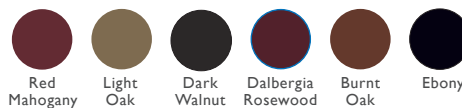

Delamere One Piece Timber Garage Door

1 DOOR COLOURS

Same colour exterior and interior

2 GLAZING OPTIONS

N/A

3 FURNITURE HARDWARE

The door comes with the standard door furniture

External Handle

Min Width	Max Width
198cm	243cm
Min Height	Max Height
198cm	228cm

TECHNICAL FEATURES

Construction	50mm robust steel chassis. Solid timber panel
Material	Solid Cedarwood
Frame	Galvanised steel goalpost frame
Frame Colour	Brown
Finish	Stained Timber finish
Colour Options (Stain Finish)	Red Mahogany Light Oak Dark Walnut Dalbergia Rosewood Burnt Oak Ebony
Locking system	4 point locking mechanism
Opening	Slides up and over
Automatic Opening	Yes – optional
Manual Opening	Yes
Automatic Obstacle Detection	Yes with automatic opening option

ADDITIONAL ACCESSORIES AVAILABLE AS OPTIONS

Handles	Standard
Handle Colour	Black
Interior Light	Available with automatic opening option
Remote Control	Available with automatic opening option
Exterior Key Pad	Available with automatic opening option