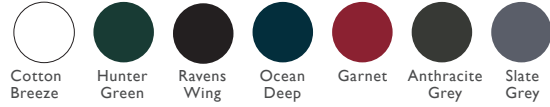

Grantley (Georgian) One Piece Garage Door

1 DOOR COLOURS

Same colour exterior and interior

2 GLAZING OPTIONS

For a an option with glazing please see Grantley Glazed (Georgian)

3 FURNITURE HARDWARE

The door comes with the standard door furniture pack.

External Handle

Min Width	Max Width
199cm	243cm
Min Height	Max Height
198cm	215cm

TECHNICAL FEATURES

Construction	50mm robust steel chassis. Premium grade galvanised steel panel
Material	Steel
Frame	Galvanised steel goalpost frame
Frame Colour	White
Colour Finish	Hammered 60 - 80 microns powder coat paint finish
Colour Options	Cotton Breeze – RAL 9003 Hunter Green – RAL 6009 Ravens Wings – RAL 9005 Ocean Deep – RAL 5011 Garnet – RAL 3011 Anthracite Grey – RAL 7016 Slate Grey – RAL 7015
Locking system	4 point locking mechanism
Opening	Slides up and over
Automatic Opening	Yes – optional
Manual Opening	Yes
Automatic Obstacle Detection	Yes with automatic opening option

ADDITIONAL ACCESSORIES AVAILABLE AS OPTIONS

Handles	Standard
Handle Colour	Black
Interior Light	Available with automatic opening option
Remote Control	Available with automatic opening option
Exterior Key Pad	Available with automatic opening option