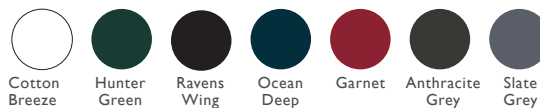

Grantley Glazed (Georgian) One Piece Garage Door

1 DOOR COLOURS

Same colour exterior and interior

2 GLAZING OPTIONS

Glazing at top row of panels only

Obscure

Rectangular Lead

Diamond Lead

Material Steel

Frame Galvanised steel goalpost frame

Frame Colour White

Colour Finish Hammered 60 - 80 microns powder coat paint finish

Colour Options
 Cotton Breeze – RAL 9003
 Hunter Green – RAL 6009
 Ravens Wings – RAL 9005
 Ocean Deep – RAL 5011
 Garnet – RAL 3011
 Anthracite Grey – RAL 7016
 Slate Grey – RAL 7015