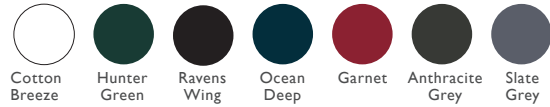

# Harmony (Medium Rib) One Piece Garage Door

## 1 DOOR COLOURS

Same colour exterior and interior