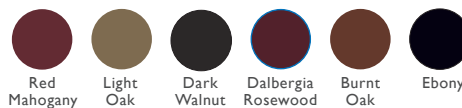

Thetford One Piece Timber Garage Door

1 DOOR COLOURS

Same colour exterior and interior

2 GLAZING OPTIONS

N/A

3 FURNITURE HARDWARE

The door comes with the standard door furniture

Min Width	Max Width
198cm	243cm
Min Height	Max Height
198cm	228cm

External Handle

TECHNICAL FEATURES

Construction	50mm robust steel chassis. Solid timber panel
Material	Solid Cedarwood
Frame	Galvanised Steel goal post frame
Frame Colour	Brown
Finish	Stained Timber finish
Colour Options (Stain Finish)	Red Mahogany Light Oak Dark Walnut Dalbergia Rosewood Burnt Oak Ebony
Locking system	4 point locking mechanism
Opening	Slides up and over
Automatic Opening	Yes – optional
Manual Opening	Yes
Automatic Obstacle Detection	Yes with automatic opening option

ADDITIONAL ACCESSORIES AVAILABLE AS OPTIONS

Handles	Standard
Handle Colour	Black
Interior Light	Available with automatic opening option
Remote Control	Available with automatic opening option
Exterior Key Pad	Available with automatic opening option