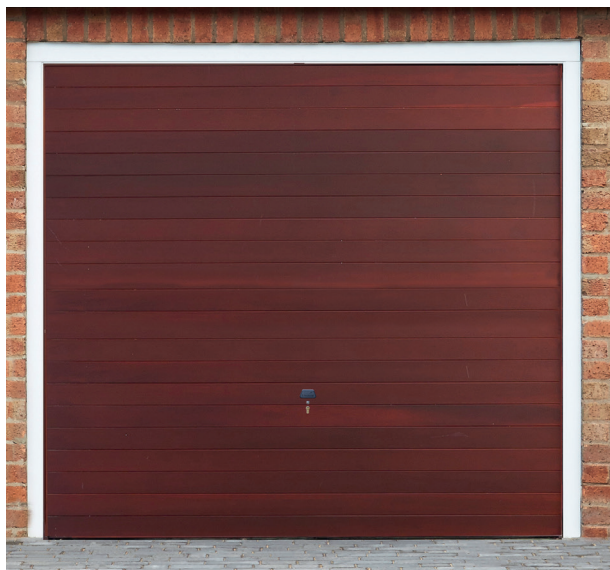

Thetford One Piece Timber Garage Door

1 DOOR COLOURS

Same colour exterior and interior

2 GLAZING OPTIONS

N/A

3 FURNITURE HARDWARE

The door comes with the standard door furniture

Min Width	Max Width
198cm	243cm
Min Height	Max Height
198cm	228cm

External Handle

TECHNICAL FEATURES

Construction	50mm robust steel chassis. Solid timber panel
Material	Solid Cedarwood
Frame	Galvanised Steel goal post frame
Frame Colour	Brown
Finish	Stained Timber finish
Colour Options (Stain Finish)	Red Mahogany Light Oak Dark Walnut Dalbergia Rosewood Burnt Oak Ebony
Locking system	4 point locking mechanism
Opening	Slides up and over
Automatic Opening	Yes – optional
Manual Opening	Yes
Automatic Obstacle Detection	Yes with automatic opening option

ADDITIONAL ACCESSORIES AVAILABLE AS OPTIONS

Handles	Standard
Handle Colour	Black
Interior Light	Available with automatic opening option
Remote Control	Available with automatic opening option
Exterior Key Pad	Available with automatic opening option