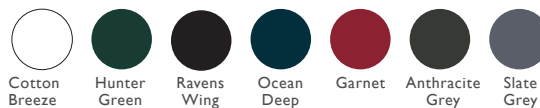

# Brampton Side Hinged Steel Garage Door

## 1 DOOR COLOURS

Same colour exterior and interior

<b>Handles</b>	External Internal
----------------	----------------------

<b>Handle Colour</b>	Black
----------------------	-------