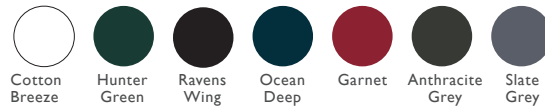

Tavistock Side Hinged Steel Garage Door

1 DOOR COLOURS

Same colour exterior and interior

2 GLAZING OPTIONS

N/A

3 FURNITURE HARDWARE

The garage door comes with external and internal handles

External Handle

Internal Handle

Black

Standard Furniture	
Min Width	Max Width
183cm	243cm
Min Height	Max Height
183cm	228cm

TECHNICAL FEATURES

Construction	50mm robust steel chassis. Premium grade galvanised steel panel
Material	Steel
Frame	Galvanised steel goalpost frame
Frame Colour	White
Colour Finish	Hammered 60 - 80 microns powder coat paint finish
Colour Options	Cotton Breeze – RAL 9003 Hunter Green – RAL 6009 Ravens Wings – RAL 9005 Ocean Deep – RAL 5011 Garnet – RAL 3011 Anthracite Grey – RAL 7016 Slate Grey – RAL 7015
Locking system	3 point locking system and four shoot bolts
Opening	Side-hinged opening