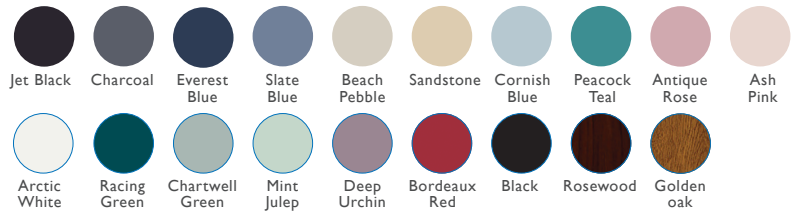

Contemporary Furniture	
Min Width	Max Width
945mm	1090mm
Min Height	Max Height
2007mm	2337mm

1 DOOR COLOURS

Same colour on inside and outside or white inside

2 FRAME COLOUR OPTIONS ONE COLOUR

Same colour on inside and outside

TWO COLOUR

Exterior frame colour with white on the inside

3 GLAZING OPTIONS

Triple Glazed – 6.8mm Laminated

4 FURNITURE HARDWARE OPTIONS AS STANDARD

The door comes with the standard door furniture pack which has various options (see below). Please see reverse of page for further furniture packs.

ADDITIONAL ACCESSORIES AVAILABLE AS OPTIONS

Fishing guard	Yes
Internal colour	White
External colour	Chrome, Gold, Black
Door chain	Chrome Gold
Hinge colours	Chrome, Gold, Brown, White and Black
SmartLock Available	Yes
Cat Flap	No