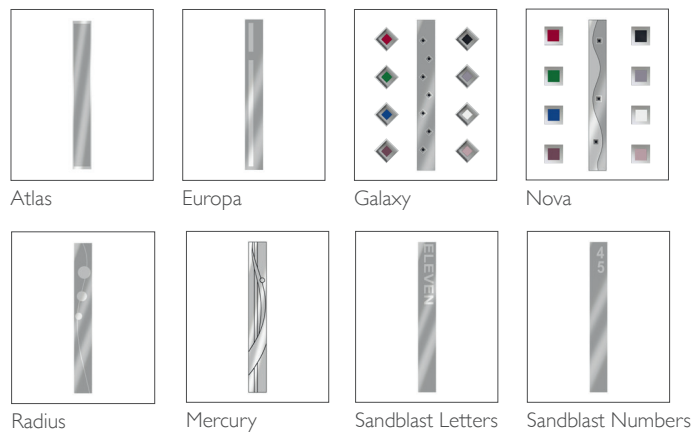

TWO COLOUR

Exterior frame colour with white on the inside

3 GLAZING OPTIONS

Triple Glazed – 6.8mm Laminated

4 FURNITURE HARDWARE OPTIONS AS STANDARD

The door comes with the standard door furniture pack which has various options (see below). Please see reverse of page for further furniture packs.

Escutcheon

Thumb turn

Chrome

TECHNICAL FEATURES

Construction	High density polyurethane thermally insulated core.
Material	GRP
Finish	GRP woodgrain texture moulded skin – Yes Smooth not available
Rebate	Double rebate weatherproof seals
Frame	70mm deep uPVC bevelled frame
Opening	Both in or out of the home
Locking system	Bi-directional multipoint locking mechanism
Lock rating	1* Euro Cylinder
Cylinder Guard	Yes
Test standard	Latest PAS 24:2016 security and weatherproof standards