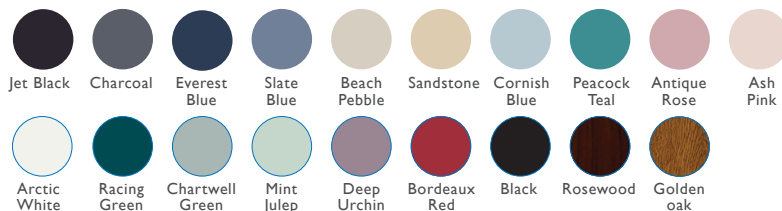

Contemporary Furniture	
Min Width	Max Width
814mm	1090mm
Min Height	Max Height
2007mm	2337mm

1 DOOR COLOURS

Same colour on inside and outside or white inside

2 FRAME COLOUR OPTIONS ONE COLOUR

Same colour on inside and outside

TWO COLOUR

Exterior frame colour with white on the inside

3 GLAZING OPTIONS

Triple Glazed – 6.8mm Laminated – (available on the left or right)

4 FURNITURE HARDWARE OPTIONS AS STANDARD

The door comes with the standard door furniture pack which has various options (see below). Please see reverse of page for further furniture packs.

ADDITIONAL ACCESSORIES AVAILABLE AS OPTIONS

Fishing guard	Yes
Internal colour	White
External colour	Chrome, Gold, Black
Door chain	Chrome Gold
Hinge colours	Chrome, Gold, Brown, White and Black
SmartLock Available	Yes
Cat Flap	No
THRESHOLD (property dependent ask surveyor for details)	
Full frame	Yes
Low frame	Yes
Aluminium	Yes
Letterbox positioning	N/A
Number of Keys	3