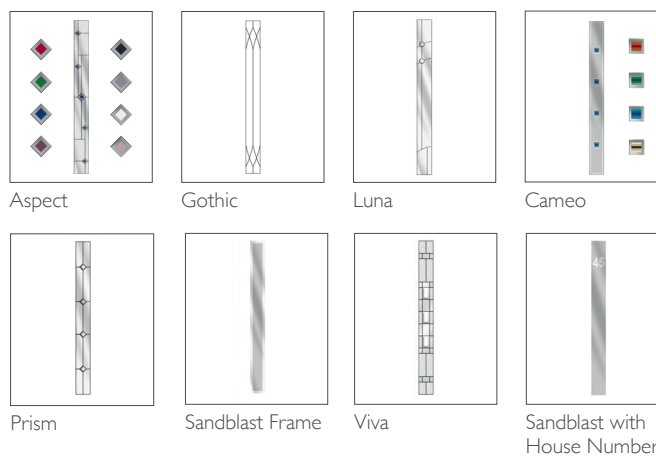

TWO COLOUR

Exterior frame colour with white on the inside

3 GLAZING OPTIONS

Triple Glazed – 6.8mm Laminated – (available on the left or right)

4 FURNITURE HARDWARE OPTIONS AS STANDARD

The door comes with the standard door furniture pack which has various options (see below). Please see reverse of page for further furniture packs.

Modern Handle

Pad Handle

Swan Neck Handle

Only available in Chrome and Gold

DOOR KNOCKERS

Available with or without spy hole

Berlin 70mm Composite Door

5 OPTIONAL CONTEMPORARY FURNITURE

Bar and Bow Handles only available in Stainless Steel

Bar Handle
800mm /
1000mm

Bow Handle
500mm

TECHNICAL FEATURES

Construction	High density polyurethane thermally insulated core.
Material	GRP
Finish	GRP woodgrain texture moulded skin – Yes Smooth not available
Rebate	Double rebate weatherproof seals
Frame	70mm deep uPVC bevelled frame
Opening	Both in or out of the home
Locking system	Bi-directional multipoint locking mechanism
Lock rating	1* Euro Cylinder
Cylinder Guard	Yes
Test standard	Latest PAS 24:2016 security and weatherproof standards