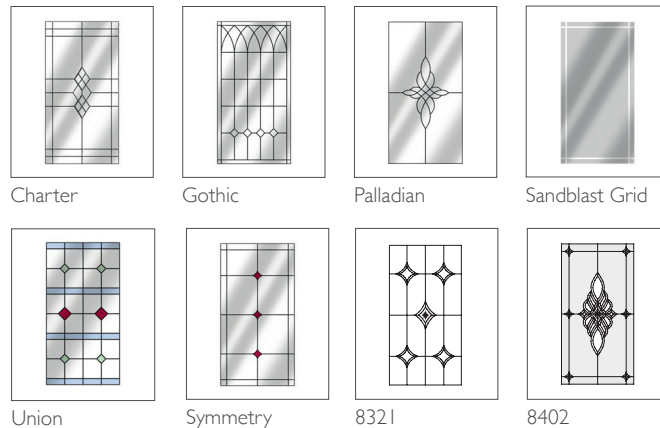

3 GLAZING OPTIONS

Triple Glazed – 6.8mm Laminated