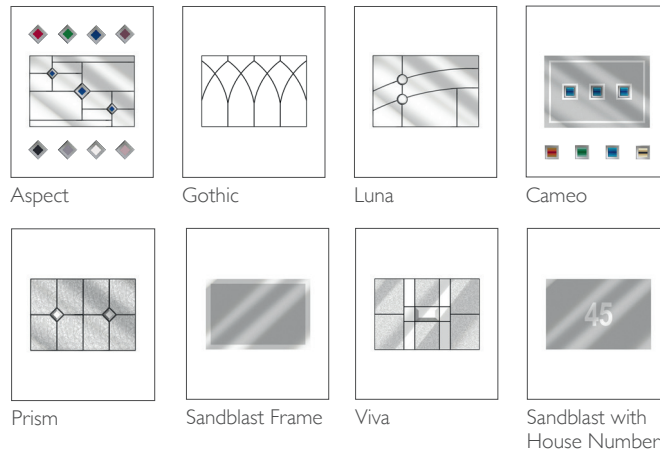

Contemporary Furniture	
Min Width	Max Width
976mm	1090mm
Min Height	Max Height
2007mm	2337mm

1 DOOR COLOURS

Same colour on inside and outside or white inside

2 FRAME COLOUR OPTIONS ONE COLOUR

Same colour on inside and outside

TWO COLOUR

Exterior frame colour with white on the inside

3 GLAZING OPTIONS

Triple Glazed – 6.8mm Laminated

4 FURNITURE HARDWARE OPTIONS AS STANDARD

The door comes with the standard door furniture pack which has various options (see below). Please see reverse of page for further furniture packs.

Escutcheon

Thumb turn

Chrome

TECHNICAL FEATURES

Construction	High density polyurethane thermally insulated core.
Material	GRP
Finish	GRP woodgrain texture moulded skin – Yes Smooth not available
Rebate	Double rebate weatherproof seals
Frame	70mm deep uPVC bevelled frame
Opening	Both in or out of the home
Locking system	Bi-directional multipoint locking mechanism
Lock rating	1* Euro Cylinder
Cylinder Guard	Yes
Test standard	Latest PAS 24:2016 security and weatherproof standards