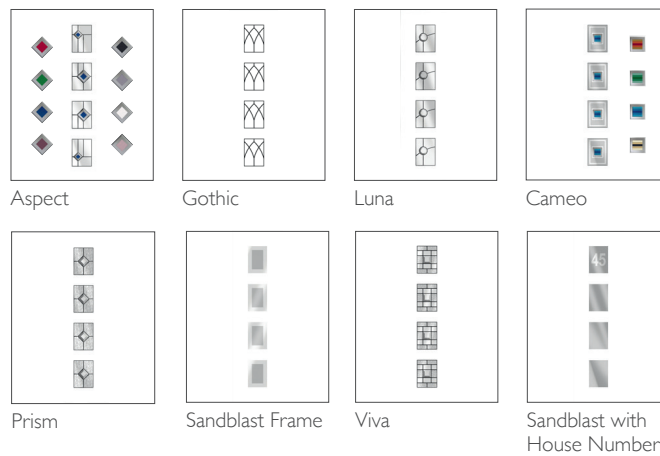

Contemporary Furniture	
Min Width	Max Width
814mm	1090mm
Min Height	Max Height
2007mm	2337mm

1 DOOR COLOURS

Same colour on inside and outside or white inside

2 FRAME COLOUR OPTIONS ONE COLOUR

Same colour on inside and outside

TWO COLOUR

Exterior frame colour with white on the inside

3 GLAZING OPTIONS

Triple Glazed – 6.8mm Laminated

4 FURNITURE HARDWARE OPTIONS AS STANDARD

The door comes with the standard door furniture pack which has various options (see below). Please see reverse of page for further furniture packs.

Escutcheon

Thumb turn

Chrome

TECHNICAL FEATURES

Construction	High density polyurethane thermally insulated core.
Material	GRP
Finish	GRP woodgrain texture moulded skin – Yes Smooth not available
Rebate	Double rebate weatherproof seals
Frame	70mm deep uPVC bevelled frame
Opening	Both in or out of the home
Locking system	Bi-directional multipoint locking mechanism
Lock rating	1* Euro Cylinder
Cylinder Guard	Yes
Test standard	Latest PAS 24:2016 security and weatherproof standards