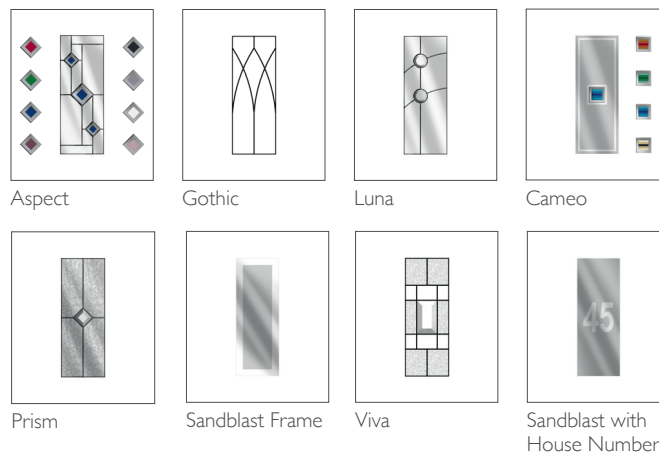

Contemporary Furniture	
Min Width	Max Width
814mm	1090mm
Min Height	Max Height
2007mm	2337mm

1 DOOR COLOURS

Same colour on inside and outside or white inside

2 FRAME COLOUR OPTIONS ONE COLOUR

Same colour on inside and outside

TWO COLOUR

Exterior frame colour with white on the inside

3 GLAZING OPTIONS

Triple Glazed – 6.8mm Laminated

4 FURNITURE HARDWARE OPTIONS AS STANDARD

The door comes with the standard door furniture pack which has various options (see below). Please see reverse of page for further furniture packs.

Escutcheon

Thumb turn

Chrome

TECHNICAL FEATURES

Construction	High density polyurethane thermally insulated core.
Material	GRP
Finish	GRP woodgrain texture moulded skin – Yes Smooth not available
Rebate	Double rebate weatherproof seals
Frame	70mm deep uPVC bevelled frame
Opening	Both in or out of the home
Locking system	Bi-directional multipoint locking mechanism
Lock rating	1* Euro Cylinder
Cylinder Guard	Yes
Test standard	Latest PAS 24:2016 security and weatherproof standards