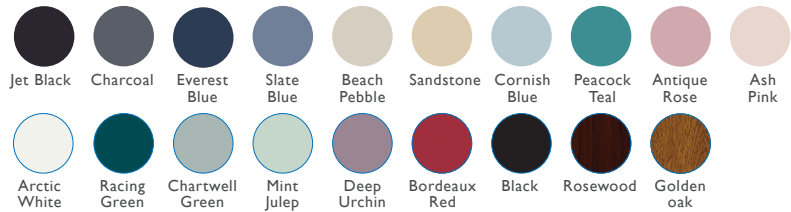

Contemporary Furniture	
Min Width	Max Width
814mm	1090mm
Min Height	Max Height
2007mm	2337mm

1 DOOR COLOURS

Same colour on inside and outside or white inside

2 FRAME COLOUR OPTIONS ONE COLOUR

Same colour on inside and outside

TWO COLOUR

Exterior frame colour with white on the inside

3 GLAZING OPTIONS

Triple Glazed – 6.8mm Laminated

4 FURNITURE HARDWARE OPTIONS AS STANDARD

The door comes with the standard door furniture pack which has various options (see below). Please see reverse of page for further furniture packs.

ADDITIONAL ACCESSORIES AVAILABLE AS OPTIONS

Fishing guard	Yes
Internal colour	White
External colour	Chrome, Gold, Black
Door chain	Chrome Gold
Hinge colours	Chrome, Gold, Brown, White and Black
SmartLock Available	Yes
Cat Flap	No