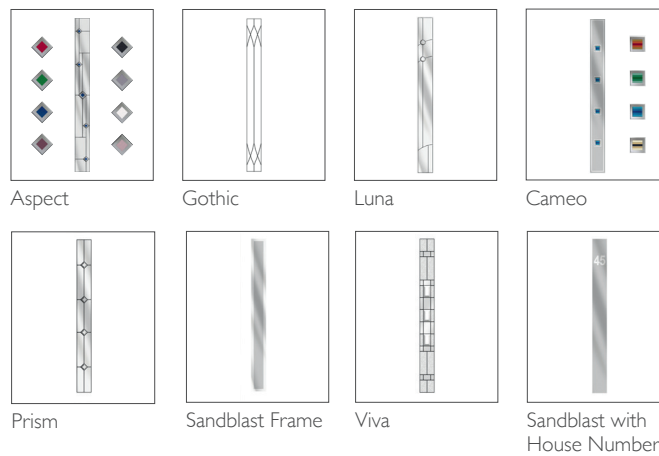

TWO COLOUR

Exterior frame colour with white on the inside

3 GLAZING OPTIONS

Triple Glazed – 6.8mm Laminated

4 FURNITURE HARDWARE OPTIONS AS STANDARD

The door comes with the standard door furniture pack which has various options (see below). Please see reverse of page for further furniture packs.

Prague 70mm Composite Door

5 OPTIONAL CONTEMPORARY FURNITURE

Bar and Bow Handles only available in Stainless Steel

Bar Handle
800mm /
1000mm

Bow Handle
500mm

TECHNICAL FEATURES

Construction	High density polyurethane thermally insulated core.
Material	GRP
Finish	GRP woodgrain texture moulded skin – Yes Smooth not available
Rebate	Double rebate weatherproof seals
Frame	70mm deep uPVC bevelled frame
Opening	Both in or out of the home
Locking system	Bi-directional multipoint locking mechanism
Lock rating	1* Euro Cylinder
Cylinder Guard	Yes
Test standard	Latest PAS 24:2016 security and weatherproof standards