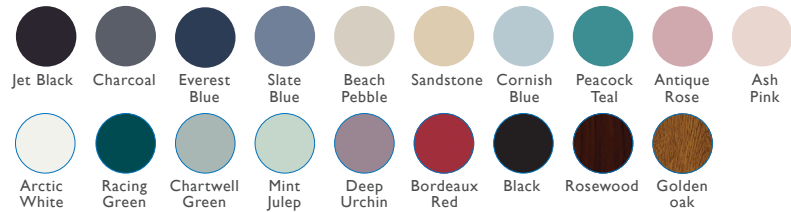

## 1 DOOR COLOURS

Same colour on inside and outside or white inside

## 2 FRAME COLOUR OPTIONS ONE COLOUR

Same colour on inside and outside

## TWO COLOUR

Exterior frame colour with white on the inside