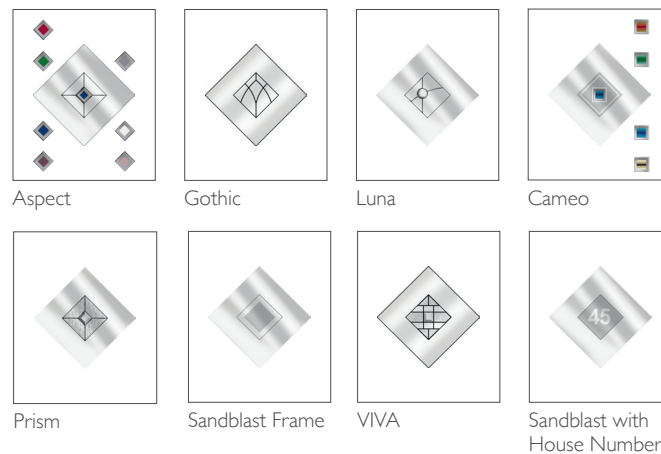

3 GLAZING OPTIONS

Triple Glazed – 6.8mm Laminated