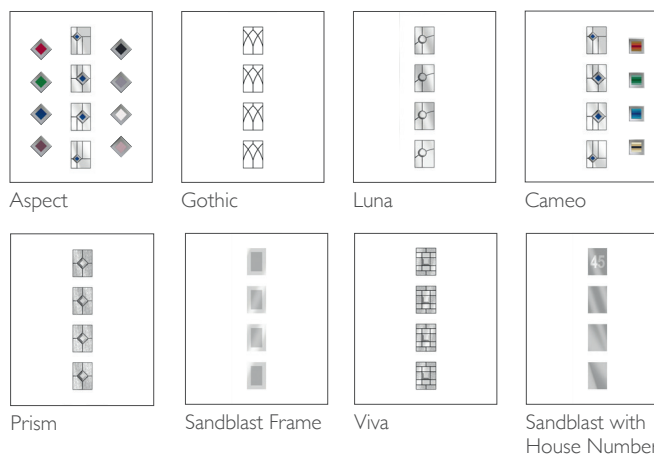

Contemporary Furniture	
Min Width	Max Width
814mm	1090mm
Min Height	Max Height
2007mm	2337mm

1 DOOR COLOURS

Same colour on inside and outside or white inside

2 FRAME COLOUR OPTIONS ONE COLOUR

Same colour on inside and outside

TWO COLOUR

Exterior frame colour with white on the inside

3 GLAZING OPTIONS

Triple Glazed – 6.8mm Laminated – (available on the left or right)

4 FURNITURE HARDWARE OPTIONS AS STANDARD

The door comes with the standard door furniture pack which has various options (see below). Please see reverse of page for further furniture packs.