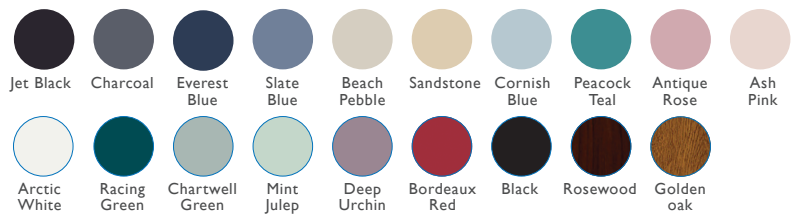

## 1 DOOR COLOURS

Same colour on inside and outside or white inside

## 2 FRAME COLOUR OPTIONS ONE COLOUR

Same colour on inside and outside

## TWO COLOUR

Exterior frame colour with white on the inside