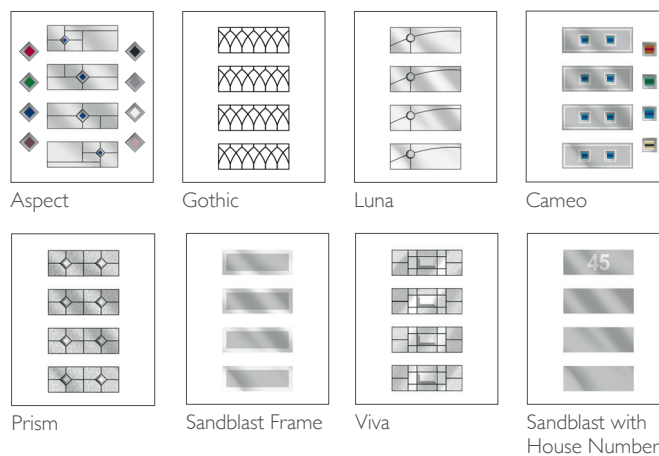

3 GLAZING OPTIONS

Triple Glazed – 6.8mm Laminated