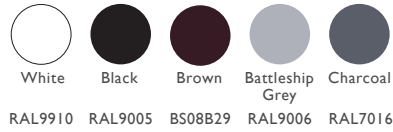

## 1 DOOR COLOURS

Same colour on inside and outside or white inside

## TWO COLOUR

Exterior colour with white on the inside