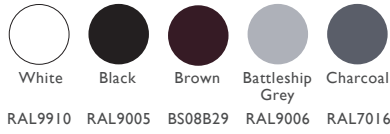

1 DOOR COLOURS

Same colour on inside and outside or white inside

TWO COLOUR

Exterior colour with white on the inside

2 GLAZING OPTIONS

Double Glazed – 6.8mm Laminated

Lead Designs

Internal Georgian Bar Designs

Hemsworth Aluminium Entrance Door (FP4)

TECHNICAL FEATURES

Construction	Aluminium frame and door leaf with polyamide thermal break
Material	Aluminium
Finish	Powder coated, finish varies depending on the colour: White – High gloss, Black and Brown – Semi gloss Charcoal and Battleship Grey – Matt
Rebate	Double rebate weatherproof seals
Frame	70mm deep Aluminium frame
Frame Colour	(Same colour on the inside and outside, and only available as the same colour as the door) White – RAL9910 Black – RAL9005 Brown – BS08B29 Battleship Grey – RAL9006 Charcoal – RAL7016
Frame Colour	(White on the inside, and only available as the same colour as the door) Black / White
Opening	Both in or out of the home
Locking system	Bi-directional multipoint locking mechanism
Lock rating	Yale 3 * Euro Cylinder
Test standard	Latest PAS 24:2016 security and weatherproof standards