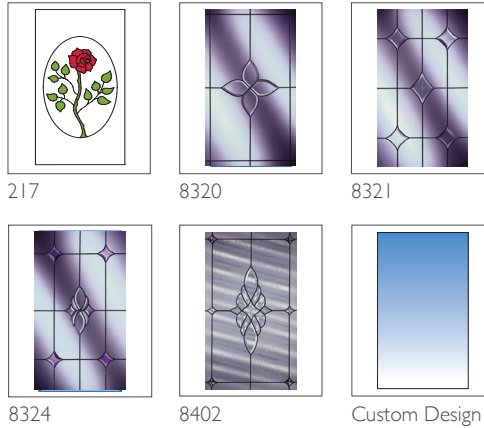

1 DOOR COLOURS

Same colour on inside and outside or white inside

TWO COLOUR

Exterior colour with white on the inside

2 GLAZING OPTIONS

Double Glazed – 6.8mm Laminated

Lead Designs

Internal Georgian Bar Designs

Hemsworth Aluminium Entrance Door (FP4)

TECHNICAL FEATURES

Construction	Aluminium frame and door leaf with polyamide thermal break
Material	Aluminium
Finish	Powder coated, finish varies depending on the colour: White – High gloss, Black and Brown – Semi gloss Charcoal and Battleship Grey – Matt
Rebate	Double rebate weatherproof seals
Frame	70mm deep Aluminium frame
Frame Colour	(Same colour on the inside and outside, and only available as the same colour as the door) White – RAL9910 Black – RAL9005 Brown – BS08B29 Battleship Grey – RAL9006 Charcoal – RAL7016
Frame Colour	(White on the inside, and only available as the same colour as the door) Black / White
Opening	Both in or out of the home
Locking system	Bi-directional multipoint locking mechanism
Lock rating	Yale 3 * Euro Cylinder
Test standard	Latest PAS 24:2016 security and weatherproof standards