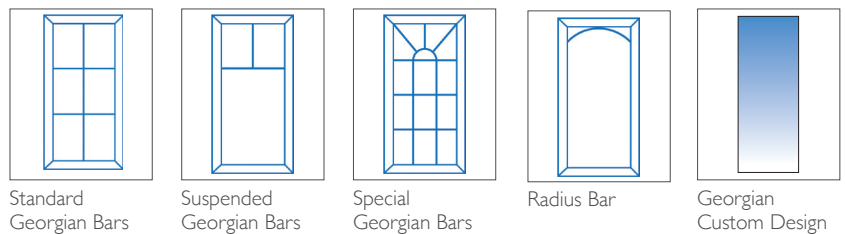

1 DOOR COLOURS

Same colour on inside and outside or white inside

TWO COLOUR

Exterior colour with white on the inside

2 GLAZING OPTIONS

Double Glazed – 6.8mm Laminated

Lead Designs

Internal Georgian Bar Designs

3 FURNITURE HARDWARE OPTIONS AS STANDARD

The door comes with the standard door furniture pack which has various options (see below).

Swan Neck Handle

Only available in Chrome and Gold

Modern Handle

LETTERBOX

Hemsworth Aluminium Entrance Door (FP4)

TECHNICAL FEATURES

Construction	Aluminium frame and door leaf with polyamide thermal break
Material	Aluminium
Finish	Powder coated, finish varies depending on the colour: White – High gloss, Black and Brown – Semi gloss Charcoal and Battleship Grey – Matt
Rebate	Double rebate weatherproof seals
Frame	70mm deep Aluminium frame
Frame Colour	(Same colour on the inside and outside, and only available as the same colour as the door) White – RAL9910 Black – RAL9005 Brown – BS08B29 Battleship Grey – RAL9006 Charcoal – RAL7016
Frame Colour	(White on the inside, and only available as the same colour as the door) Black / White
Opening	Both in or out of the home
Locking system	Bi-directional multipoint locking mechanism
Lock rating	Yale 3 * Euro Cylinder
Test standard	Latest PAS 24:2016 security and weatherproof standards