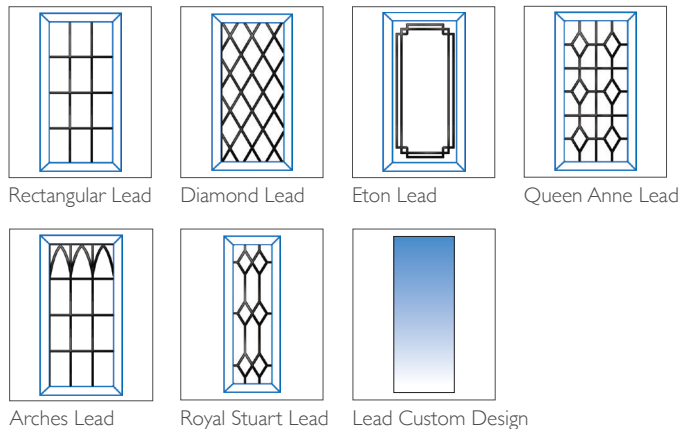

1 DOOR COLOURS

Same colour on inside and outside or white inside

TWO COLOUR

Exterior colour with white on the inside

2 GLAZING OPTIONS

Double Glazed – 6.8mm Laminated

Lead Designs

Internal Georgian Bar Designs

3 FURNITURE HARDWARE OPTIONS AS STANDARD

The door comes with the standard door furniture pack which has various options (see below).

Swan Neck Handle

Only available in Chrome and Gold

Modern Handle

LETTERBOX

Hemsworth Aluminium Entrance Door (FP4)

TECHNICAL FEATURES

Construction	Aluminium frame and door leaf with polyamide thermal break
Material	Aluminium
Finish	Powder coated, finish varies depending on the colour: White – High gloss, Black and Brown – Semi gloss Charcoal and Battleship Grey – Matt
Rebate	Double rebate weatherproof seals
Frame	70mm deep Aluminium frame
Frame Colour	(Same colour on the inside and outside, and only available as the same colour as the door) White – RAL9910 Black – RAL9005 Brown – BS08B29 Battleship Grey – RAL9006 Charcoal – RAL7016
Frame Colour	(White on the inside, and only available as the same colour as the door) Black / White
Opening	Both in or out of the home
Locking system	Bi-directional multipoint locking mechanism
Lock rating	Yale 3 * Euro Cylinder
Test standard	Latest PAS 24:2016 security and weatherproof standards