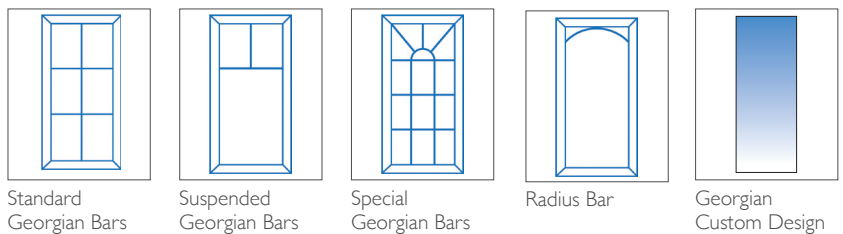

1 DOOR COLOURS

Same colour on inside and outside or white inside

TWO COLOUR

Exterior colour with white on the inside

2 GLAZING OPTIONS

Double Glazed – 6.8mm Laminated

Lead Designs

Internal Georgian Bar Designs

3 FURNITURE HARDWARE OPTIONS AS STANDARD

The door comes with the standard door furniture pack which has various options (see below).

Swan Neck Handle

Only available in Chrome and Gold

Modern Handle

LETTERBOX

Malvern Aluminium Entrance Door (FP5)

TECHNICAL FEATURES

Construction	Aluminium frame and door leaf with polyamide thermal break
Material	Aluminium
Finish	Powder coated, finish varies depending on the colour: White – High gloss, Black and Brown – Semi gloss Charcoal and Battleship Grey – Matt
Rebate	Double rebate weatherproof seals
Frame	70mm deep Aluminium frame
Frame Colour	(Same colour on the inside and outside, and only available as the same colour as the door) White – RAL9910 Black – RAL9005 Brown – BS08B29 Battleship Grey – RAL9006 Charcoal – RAL7016
Frame Colour	(White on the inside, and only available as the same colour as the door) Black / White
Opening	Both in or out of the home
Locking system	Bi-directional multipoint locking mechanism
Lock rating	Yale 3 * Euro Cylinder
Test standard	Latest PAS 24:2016 security and weatherproof standards