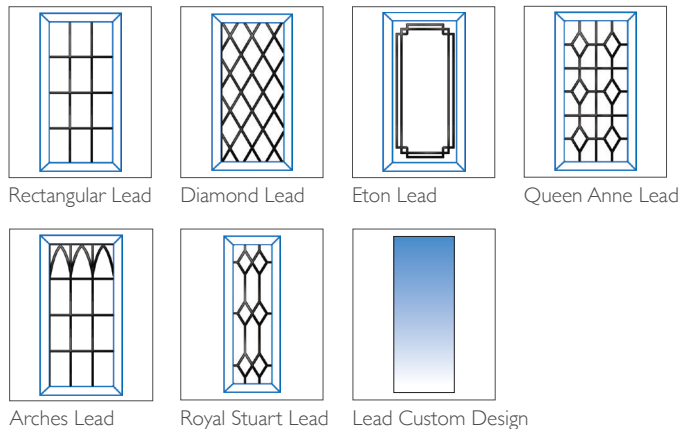

1 DOOR COLOURS

Same colour on inside and outside or white inside

TWO COLOUR

Exterior colour with white on the inside

2 GLAZING OPTIONS

Double Glazed – 6.8mm Laminated

Lead Designs

Internal Georgian Bar Designs

3 FURNITURE HARDWARE OPTIONS AS STANDARD

The door comes with the standard door furniture pack which has various options (see below).

Swan Neck Handle

Only available in Chrome and Gold

Modern Handle

LETTERBOX

Malvern Aluminium Entrance Door (FP5)

TECHNICAL FEATURES

Construction	Aluminium frame and door leaf with polyamide thermal break
Material	Aluminium
Finish	Powder coated, finish varies depending on the colour: White – High gloss, Black and Brown – Semi gloss Charcoal and Battleship Grey – Matt
Rebate	Double rebate weatherproof seals
Frame	70mm deep Aluminium frame
Frame Colour	(Same colour on the inside and outside, and only available as the same colour as the door) White – RAL9910 Black – RAL9005 Brown – BS08B29 Battleship Grey – RAL9006 Charcoal – RAL7016
Frame Colour	(White on the inside, and only available as the same colour as the door) Black / White
Opening	Both in or out of the home
Locking system	Bi-directional multipoint locking mechanism
Lock rating	Yale 3 * Euro Cylinder
Test standard	Latest PAS 24:2016 security and weatherproof standards