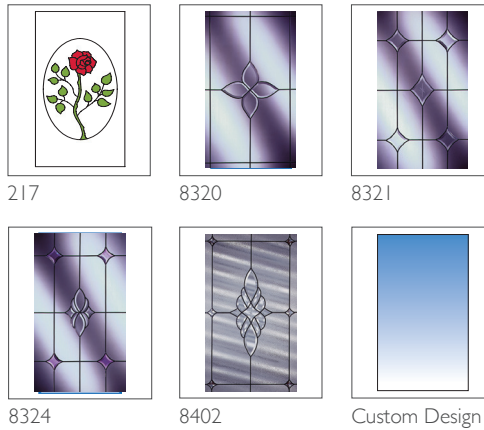

1 DOOR COLOURS

Same colour on inside and outside or white inside

TWO COLOUR

Exterior colour with white on the inside

2 GLAZING OPTIONS

Double Glazed – 6.8mm Laminated

Lead Designs

Internal Georgian Bar Designs

Malvern Aluminium Entrance Door (FP5)

TECHNICAL FEATURES

Construction	Aluminium frame and door leaf with polyamide thermal break
Material	Aluminium
Finish	Powder coated, finish varies depending on the colour: White – High gloss, Black and Brown – Semi gloss Charcoal and Battleship Grey – Matt
Rebate	Double rebate weatherproof seals
Frame	70mm deep Aluminium frame
Frame Colour	(Same colour on the inside and outside, and only available as the same colour as the door) White – RAL9910 Black – RAL9005 Brown – BS08B29 Battleship Grey – RAL9006 Charcoal – RAL7016
Frame Colour	(White on the inside, and only available as the same colour as the door) Black / White
Opening	Both in or out of the home
Locking system	Bi-directional multipoint locking mechanism
Lock rating	Yale 3 * Euro Cylinder
Test standard	Latest PAS 24:2016 security and weatherproof standards