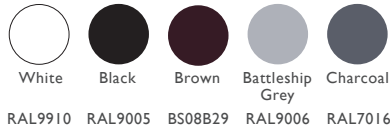

1 DOOR COLOURS

Same colour on inside and outside or white inside

TWO COLOUR

Exterior colour with white on the inside

2 GLAZING OPTIONS

Double Glazed – 6.8mm Laminated

Lead Designs

Internal Georgian Bar Designs

Malvern Aluminium Entrance Door (FP5)

TECHNICAL FEATURES

Construction	Aluminium frame and door leaf with polyamide thermal break
Material	Aluminium
Finish	Powder coated, finish varies depending on the colour: White – High gloss, Black and Brown – Semi gloss Charcoal and Battleship Grey – Matt
Rebate	Double rebate weatherproof seals
Frame	70mm deep Aluminium frame
Frame Colour	(Same colour on the inside and outside, and only available as the same colour as the door) White – RAL9910 Black – RAL9005 Brown – BS08B29 Battleship Grey – RAL9006 Charcoal – RAL7016
Frame Colour	(White on the inside, and only available as the same colour as the door) Black / White
Opening	Both in or out of the home
Locking system	Bi-directional multipoint locking mechanism
Lock rating	Yale 3 * Euro Cylinder
Test standard	Latest PAS 24:2016 security and weatherproof standards