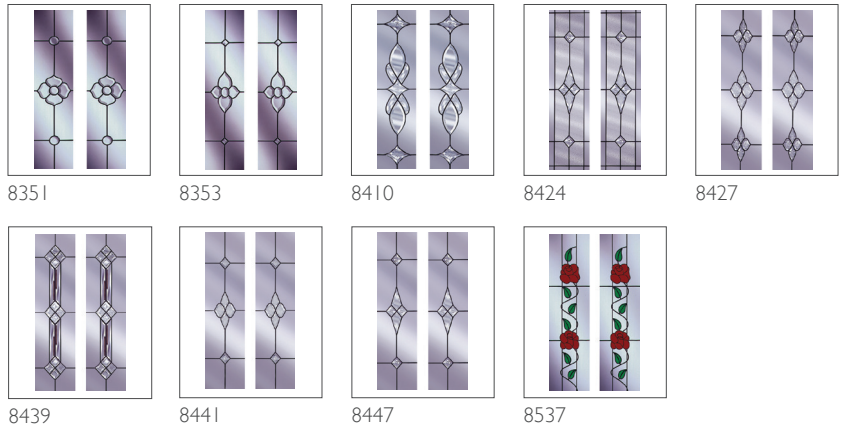

1 DOOR COLOURS

Same colour on inside and outside or white inside

TWO COLOUR

Exterior colour with white on the inside

2 GLAZING OPTIONS

Double Glazed – 6.8mm Laminated

Lead Designs

Internal Georgian Bar Designs