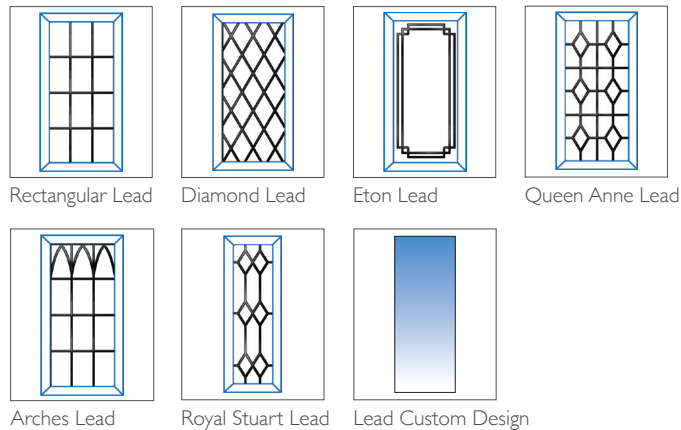

1 DOOR COLOURS

Same colour on inside and outside or white inside

TWO COLOUR

Exterior colour with white on the inside

2 GLAZING OPTIONS

Double Glazed – 6.8mm Laminated

Lead Designs

Internal Georgian Bar Designs

3 FURNITURE HARDWARE OPTIONS AS STANDARD

The door comes with the standard door furniture pack which has various options (see below).

Modern Handle

Swan Neck Handle

Only available in Chrome and Gold

DOOR KNOCKERS

Available with or without spy hole

LETTERBOX

Ludlow Aluminium Entrance Door (FP9)

TECHNICAL FEATURES

Construction	Aluminium frame and door leaf with polyamide thermal break
Material	Aluminium
Finish	Powder coated, finish varies depending on the colour: White – High gloss, Black and Brown – Semi gloss Charcoal and Battleship Grey – Matt
Rebate	Double rebate weatherproof seals
Frame	70mm deep Aluminium frame
Frame Colour	(Same colour on the inside and outside, and only available as the same colour as the door) White – RAL9910 Black – RAL9005 Brown – BS08B29 Battleship Grey – RAL9006 Charcoal – RAL7016
Frame Colour	(White on the inside, and only available as the same colour as the door) Black / White
Opening	Both in or out of the home
Locking system	Bi-directional multipoint locking mechanism
Lock rating	Yale 3 * Euro Cylinder
Test standard	Latest PAS 24:2016 security and weatherproof standards