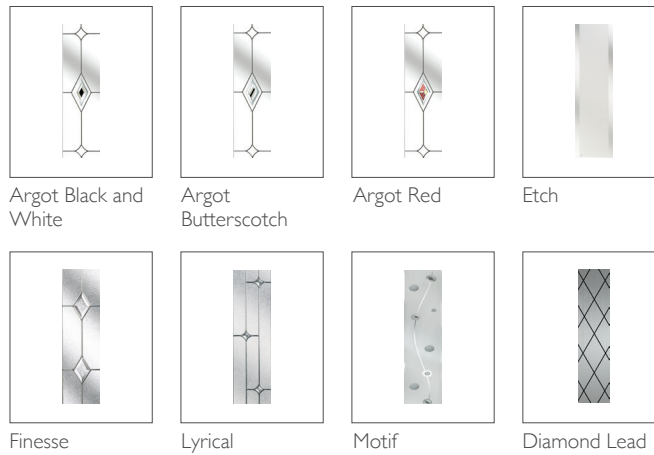

Exterior colour with white on the inside

2 FRAME COLOUR OPTIONS ONE COLOUR

Same colour on inside and outside

TWO COLOUR

Exterior frame colour with white on the inside

3 GLAZING OPTIONS

4 FURNITURE HARDWARE OPTIONS AS STANDARD

The door comes with the standard door furniture pack which has various options (see below).

Modern Handle Pad Handle

DOOR KNOCKERS

Available with or without spy hole

LETTERBOX

Boston 44mm Composite Door

TECHNICAL FEATURES

Construction	High density polyurethane thermally insulated core.
Material	GRP
Finish	3.6mm GRP woodgrain texture moulded skin – Yes Smooth not available
Rebate	Flush single rebate weatherproof seal
Frame	70mm deep uPVC bevelled frame
Opening	Both in or out of the home
Locking system	Bi-directional multipoint locking mechanism
Lock rating	3* Euro Cylinder
Cylinder Guard	No
Test standard	Latest PAS 24:2016 security and weatherproof standards