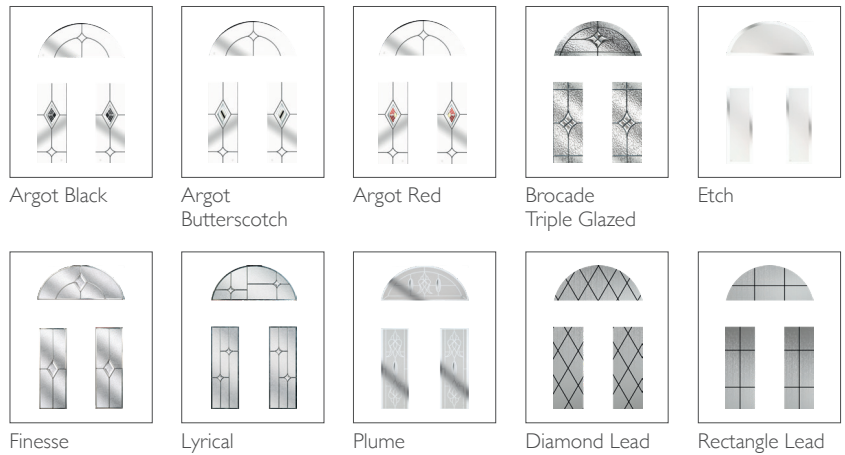

## 1 DOOR COLOURS

Exterior colour with white on the inside

## 2 FRAME COLOUR OPTIONS ONE COLOUR

Same colour on inside and outside

## TWO COLOUR

Exterior frame colour with white on the inside

## 3 GLAZING OPTIONS