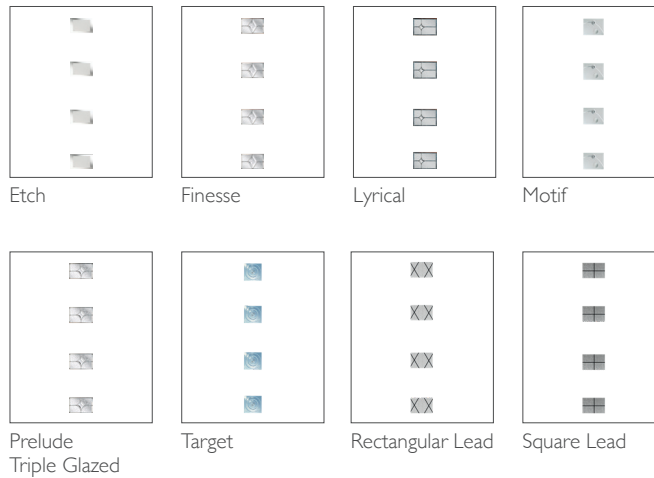

Exterior colour with white on the inside

2 FRAME COLOUR OPTIONS ONE COLOUR

Same colour on inside and outside

TWO COLOUR

Exterior frame colour with white on the inside

3 GLAZING OPTIONS

4 FURNITURE HARDWARE OPTIONS AS STANDARD

The door comes with the standard door furniture pack which has various options (see below).

Modern Handle Pad Handle

DOOR KNOCKERS

Available with or without spy hole

LETTERBOX

Newport 44mm Composite Door

TECHNICAL FEATURES