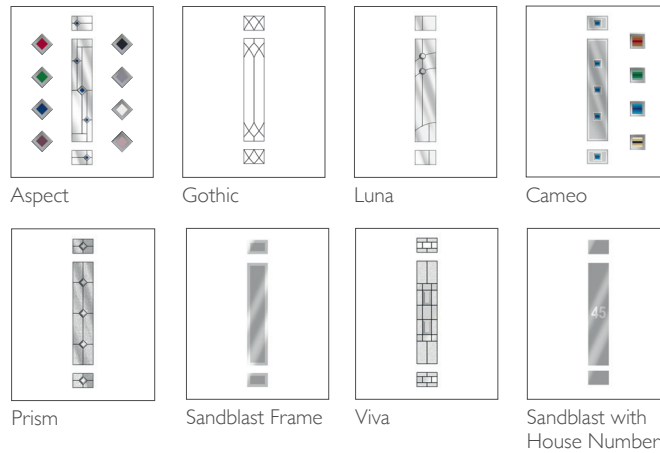

Gothenburg 70mm Composite Door (FPI15)

1 DOOR COLOURS

Same colour on inside and outside or white inside

2 FRAME COLOUR OPTIONS ONE COLOUR

Same colour on inside and outside

TWO COLOUR

Exterior frame colour with white on the inside

3 GLAZING OPTIONS

Triple Glazed – 6.8mm Laminated

Maximum sizes include vent head, standard threshold and cill

Minimum sizes include no vent head, no cill and low threshold

Standard Furniture	
Min Width	Max Width
704mm	1090mm
Min Height	Max Height
1940mm	2337mm

TECHNICAL FEATURES

Construction	High density polyurethane thermally insulated core.
Material	GRP
Finish	GRP woodgrain texture moulded skin – Yes Smooth not available
Rebate	Double rebate weatherproof seals
Frame	70mm deep uPVC bevelled frame
Opening	Both in or out of the home
Locking system	Bi-directional multipoint locking mechanism
Lock rating	1* Euro Cylinder
Cylinder Guard	No
Test standard	Latest PAS 24:2016 security and weatherproof standards